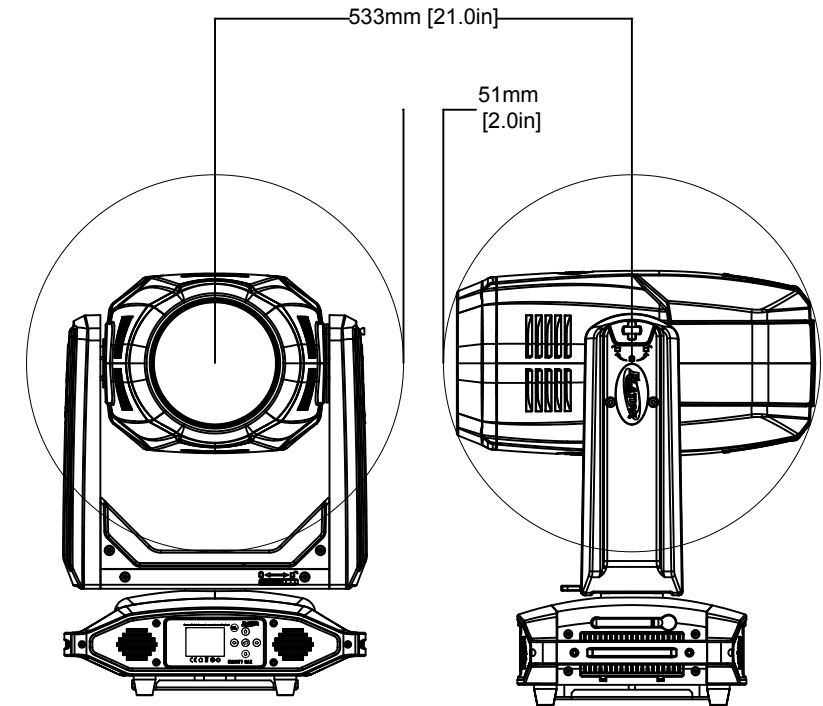

TITLE:		Elation Smarty Max		DATE:		22-Aug-2023	
SCALE:	TOL:	.XX(.X)	.XXX(.XX)	ANGLE:			
NONE	±	-	-	-			