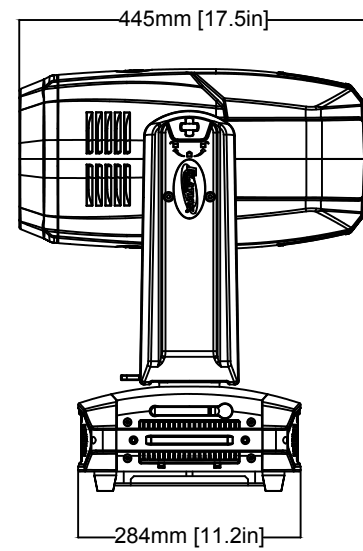

TITLE:		Elation Smarty Max		DATE:		22-Aug-2023	
SCALE:	TOL:	.XX(.X)	.XXX(.XX)	ANGLE:			
NONE	±	-	-	-			