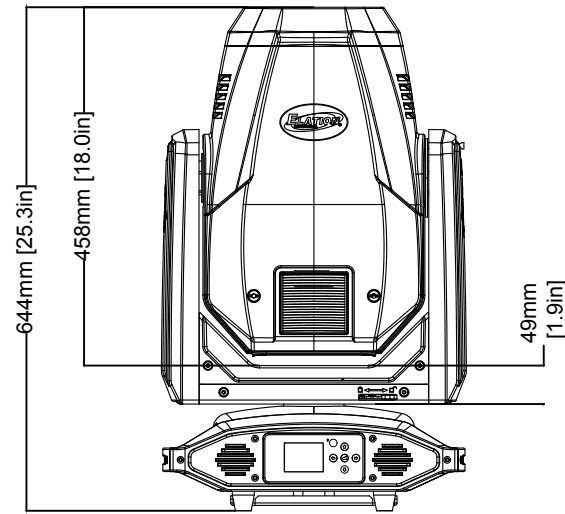

TITLE:		Elation Smarty Max		DATE:		22-Aug-2023	
SCALE:	TOL:	.XX(.X)	.XXX(.XX)	ANGLE:			
NONE	±	-	-	-			