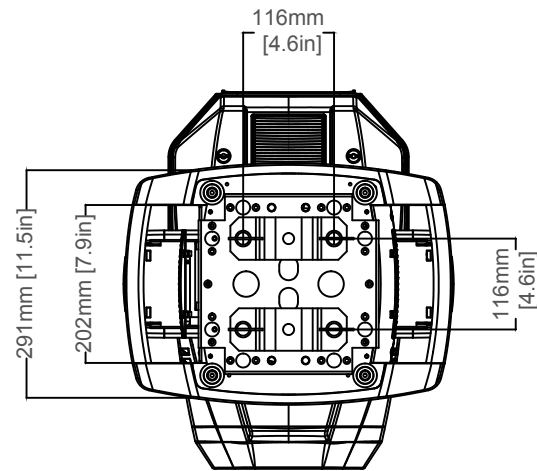

TITLE:		Elation Smarty Max		DATE:		22-Aug-2023	
SCALE:	TOL:	.XX(.X)	.XXX(.XX)	ANGLE:			
NONE	±	-	-	-			