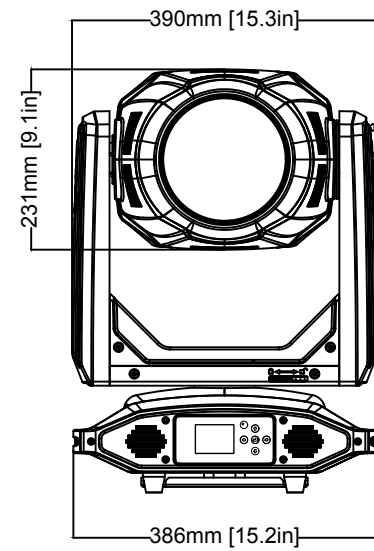

TITLE:		Elation Smarty Max		DATE:		22-Aug-2023	
SCALE:	TOL:	.XX(.X)	.XXX(.XX)	ANGLE:			
NONE	±	-	-	-			