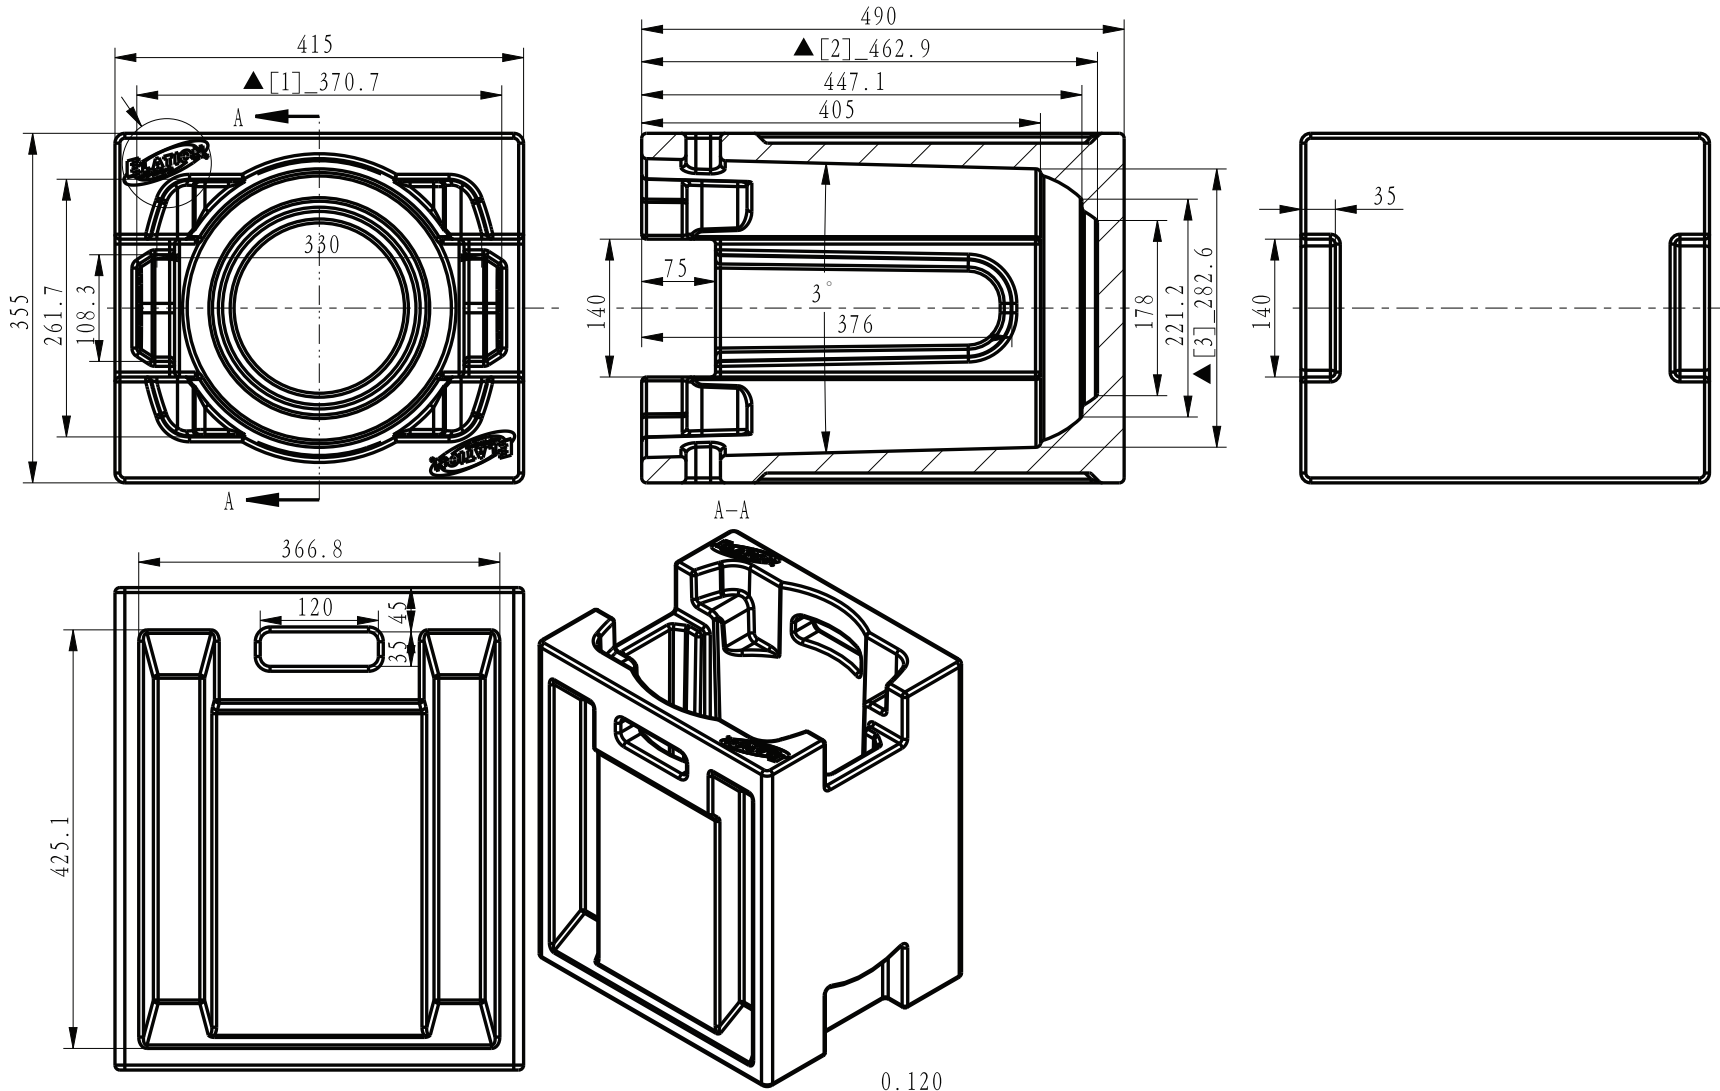

PROTEUS RAYZOR 760™

SKU# PRR760

FIL (Foam In Lay) 2D CAD Drawings

All dimensions in (mm) ©ELATION PROFESSIONAL all rights reserved. Any reproduction and/or distribution of any part of this drawing without the written consent by Elation Professional is strictly prohibited. Diagrams and/or measurements herein subject to change without notice.