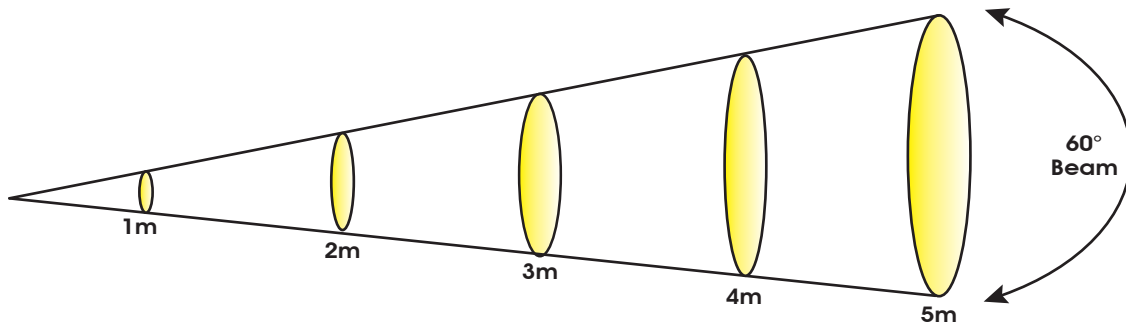

### MIN ZOOM

	m	ft	m	ft	m	ft	m	ft	m	ft
Distance	1	3.3	2	6.6	3	9.8	4	13.1	5	16.4
10° Beam Diameter	0.4	1.3	0.5	1.6	0.7	2.3	0.9	3.0	1.1	3.6
	lux	fc	lux	fc	lux	fc	lux	fc	lux	fc
RED LEDs	8,500	790	4,200	390	1,700	158	970	90	620	58
GREEN LEDs	26,000	2,415	10,800	1,003	5,000	465	2,700	251	1,700	158
BLUE LEDs	8,800	818	380	35	160	15	90	8	63	6
WHITE LEDs	31,500	2,926	1,400	130	6,000	557	3,300	307	2,100	195
FULL ON	65,000	6,039	29,500	2,741	12,600	1,171	6,900	641	4,400	409

### MAX ZOOM

	m	ft	m	ft	m	ft	m	ft	m	ft
Distance	1	3.3	2	6.6	3	9.8	4	13.1	5	16.4
60° Beam Diameter	1.7	5.6	3	9.8	4.4	14.4	5.8	19.0	7.5	24.6
	lux	fc	lux	fc	lux	fc	lux	fc	lux	fc
RED LEDs	1,000	93	2,800	260	130	12	84	8	55	5
GREEN LEDs	3,000	279	800	74	380	35	220	20	140	13
BLUE LEDs	1,100	102	31	3	16	1	10	1	8	1
WHITE LEDs	3,600	334	951	88	460	43	250	23	170	16
FULL ON	7,200	669	2,000	186	900	84	540	50	360	33