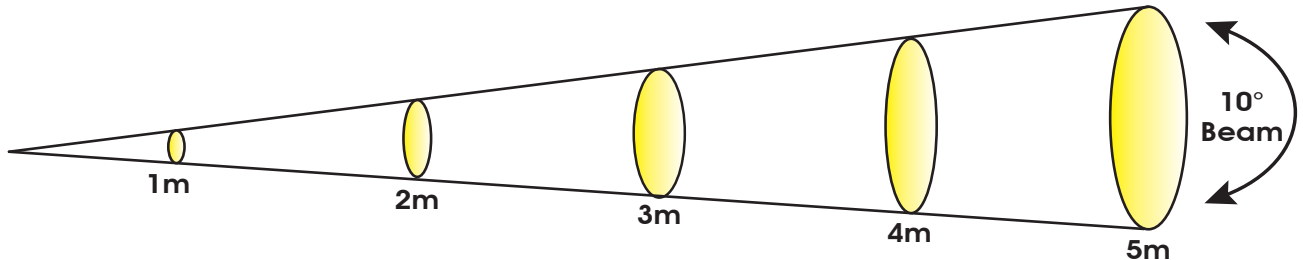

### MIN ZOOM

	m	ft	m	ft	m	ft	m	ft	m	ft
Distance	1	3.3	2	6.6	3	9.8	4	13.1	5	16.4
10° Beam Diameter	0.4	1.3	0.5	1.6	0.7	2.3	0.9	3.0	1.1	3.6
	lux	fc	lux	fc	lux	fc	lux	fc	lux	fc
RED LEDs	8,500	790	4,200	390	1,700	158	970	90	620	58
GREEN LEDs	26,000	2,415	10,800	1,003	5,000	465	2,700	251	1,700	158
BLUE LEDs	8,800	818	380	35	160	15	90	8	63	6
WHITE LEDs	31,500	2,926	1,400	130	6,000	557	3,300	307	2,100	195
FULL ON	65,000	6,039	29,500	2,741	12,600	1,171	6,900	641	4,400	409

### MAX ZOOM

	m	ft	m	ft	m	ft	m	ft	m	ft
Distance	1	3.3	2	6.6	3	9.8	4	13.1	5	16.4
60° Beam Diameter	1.7	5.6	3	9.8	4.4	14.4	5.8	19.0	7.5	24.6
	lux	fc	lux	fc	lux	fc	lux	fc	lux	fc
RED LEDs	1,000	93	2,800	260	130	12	84	8	55	5
GREEN LEDs	3,000	279	800	74	380	35	220	20	140	13
BLUE LEDs	1,100	102	31	3	16	1	10	1	8	1
WHITE LEDs	3,600	334	951	88	460	43	250	23	170	16
FULL ON	7,200	669	2,000	186	900	84	540	50	360	33