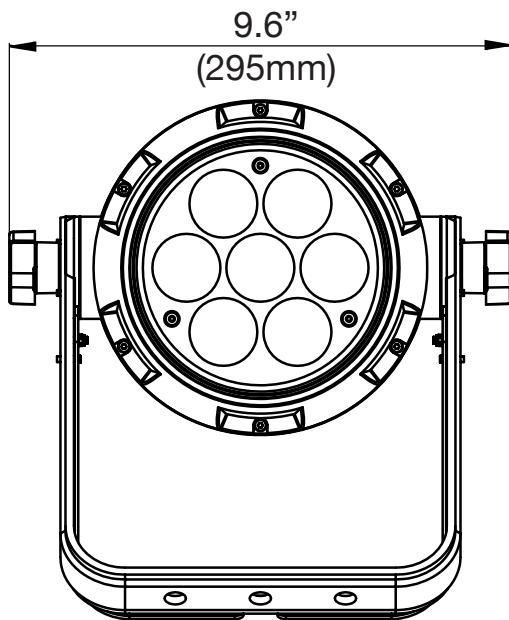

ARENA ZOOM Q7IP™

SKU# ARE725

Dimensional Drawings

Specifications are subject to change without any prior written notice.

Weight: 19.0 lbs. (8.6 kg)

Elation Professional USA | 6122 S. Eastern Ave. | Los Angeles, CA. 90040
323-582-3322 | 323-832-9142 fax | www.elationlighting.com | info@elationlighting.com