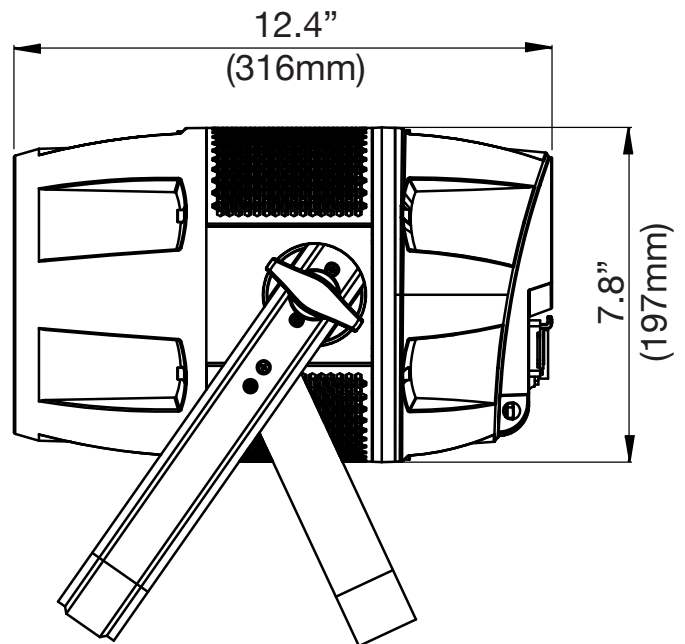

ARENA ZOOM Q7IP™

SKU# ARE725

Dimensional Drawings

Specifications are subject to change without any prior written notice.

Weight: 19.0 lbs. (8.6 kg)

Elation Professional USA | 6122 S. Eastern Ave. | Los Angeles, CA. 90040
323-582-3322 | 323-832-9142 fax | www.elationlighting.com | info@elationlighting.com