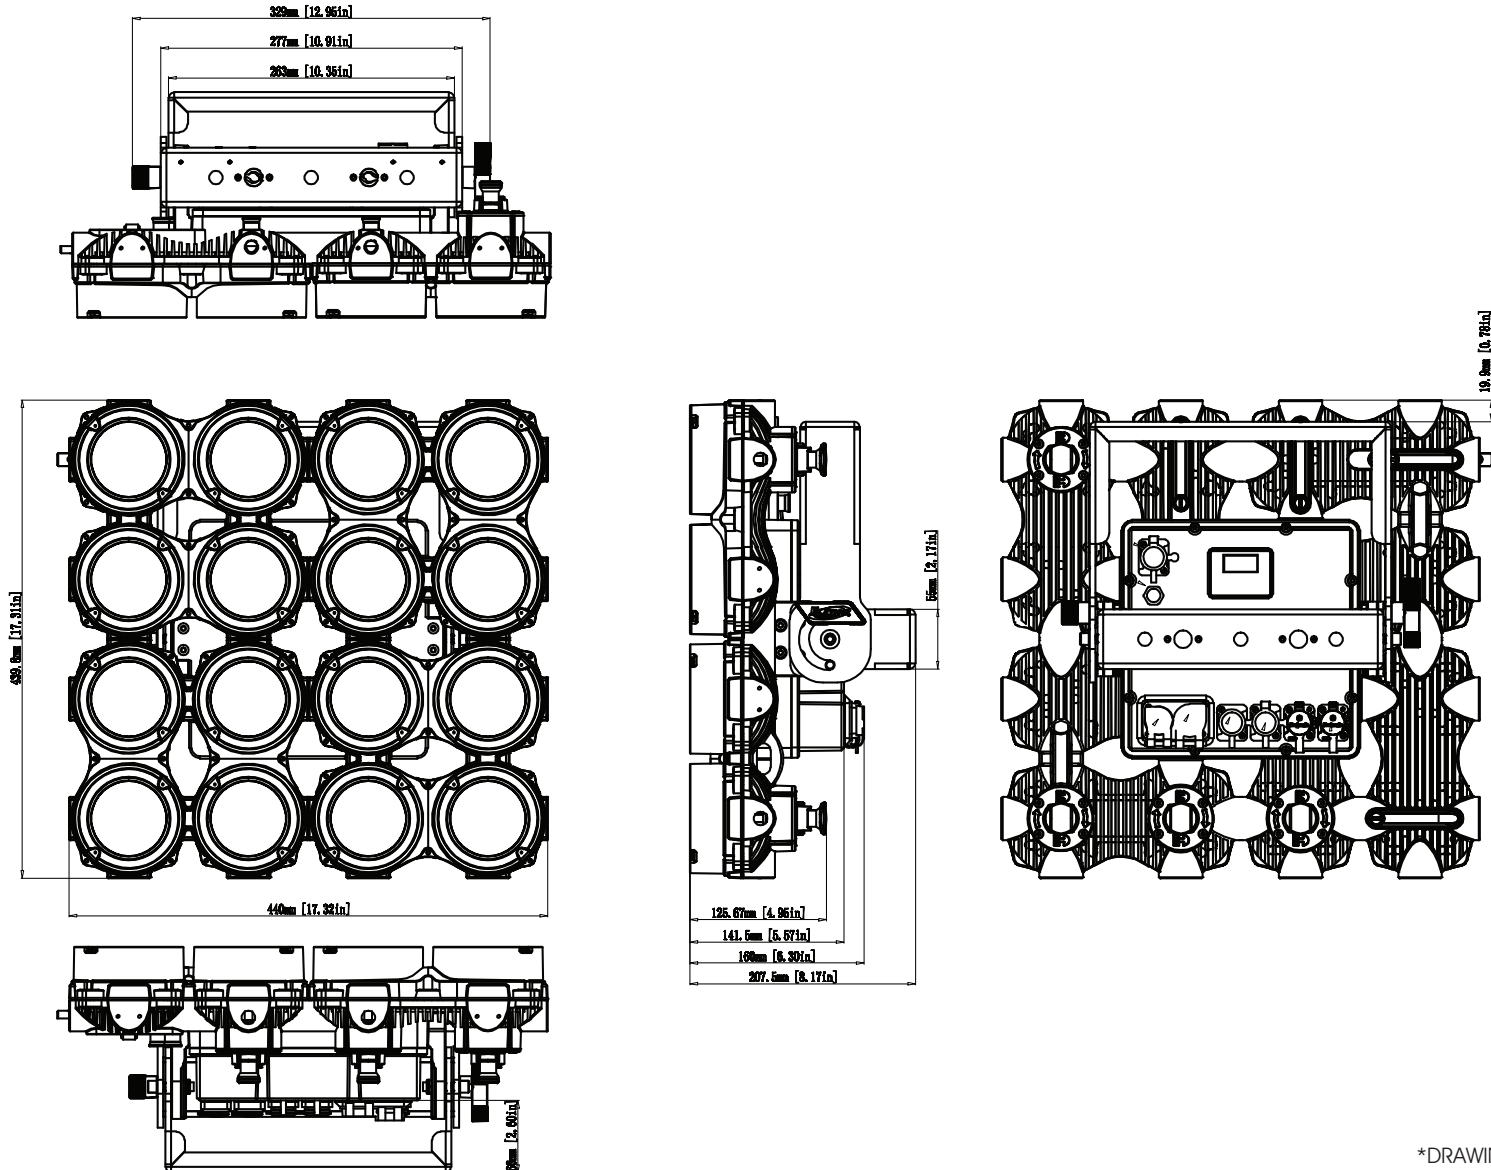

# CUEPIX 16IP DTW™

## 2D CAD Dimensional Drawings

\*DRAWINGS NOT TO SCALE

Specifications subject to change without notice ©Elation Professional 08/28/19

Elation Professional USA | 6122 S. Eastern Ave. | Los Angeles, CA. 90040  
 323-582-3322 | 323-832-9142 fax | www.elationlighting.com | info@elationlighting.com