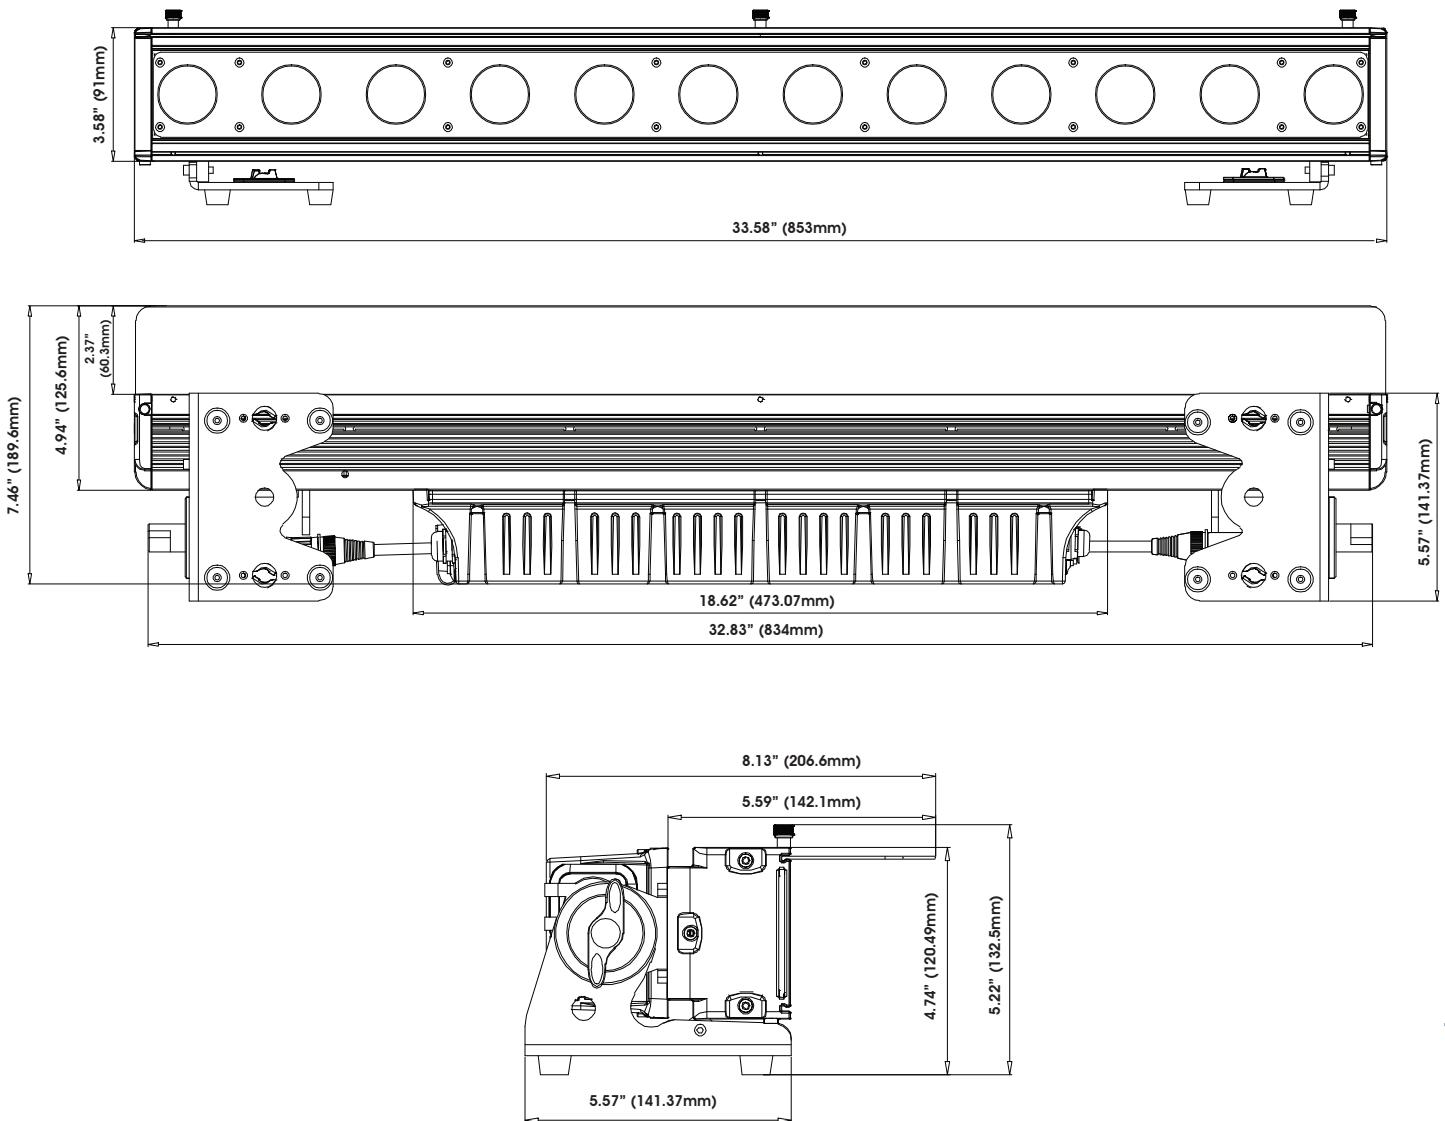

# SIXBAR 1000 IP™

SKU# SIX098

## Dimensional Drawings

Specifications are subject to change without any prior written notice.

ELATION | SIXBAR 1000 IP™ | Dimensional Drawings

Elation Professional USA | 6122 S. Eastern Ave. | Los Angeles, CA. 90040  
323-582-3322 | 323-832-9142 fax | [www.elationlighting.com](http://www.elationlighting.com) | [info@elationlighting.com](mailto:info@elationlighting.com)