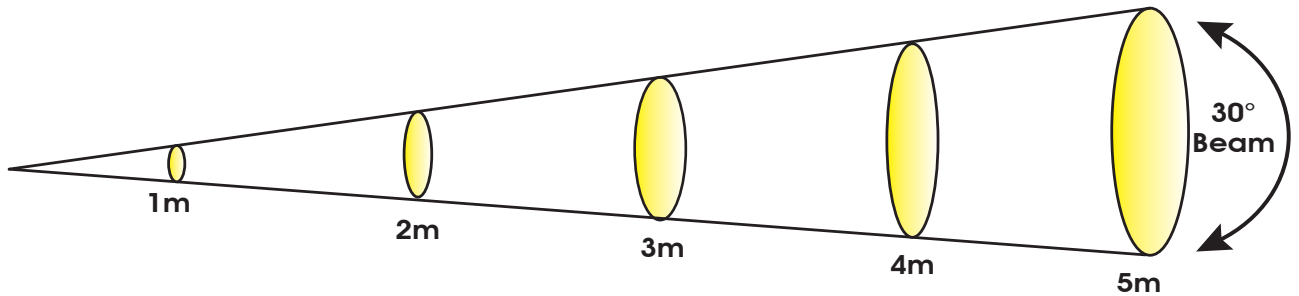

SIXBAR 500™

SKU# SIX074

Photometric Data

Specifications are subject to change without any prior written notice.

SIXBAR 500

	1m		2m		3m		4m		5m	
Distance	m	ft	m	ft	m	ft	m	ft	m	ft
30° Beam Diameter	0.52	1.7	1.05	3.4	1.58	5.2	2.13	7.0	2.66	8.7
Photometrics	lux	fc	lux	fc	lux	fc	lux	fc	lux	fc
RED LEDs	590	55	200	19	104	10	56	5	40	4
GREEN LEDs	1,141	106	330	31	179	17	109	10	66	6
BLUE LEDs	1,180	110	340	32	190	18	110	10	72	7
WHITE LEDs	1,412	131	440	41	230	21	129	12	88	8
AMBER LEDs	520	48	158	15	84	8	49	5	35	3
UV LEDs	285	26	79	7	44	4	26	2	14	1
FULL ON	6,500	604	1,934	180	901	84	508	47	318	30