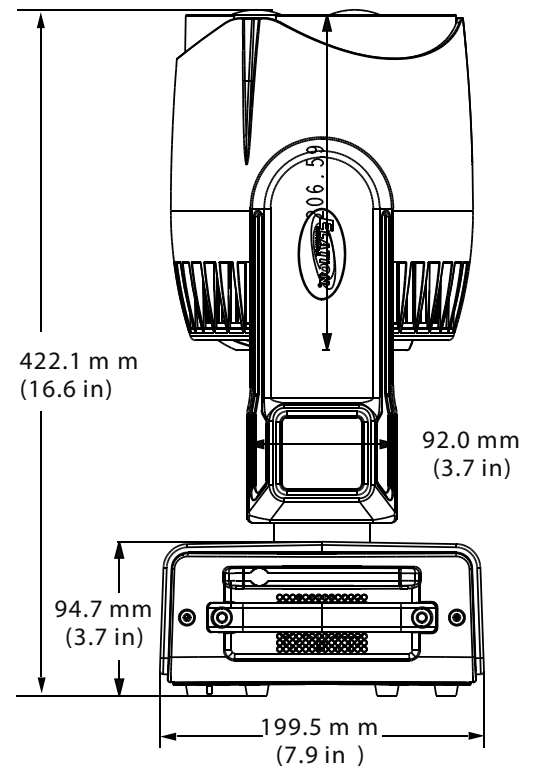

## Dimensional Drawings

Specifications are subject to change without any prior written notice.

Weight: 17.0 lbs. (7.7 kg)

Elation Professional USA | 6122 S. Eastern Ave. | Los Angeles, CA. 90040  
323-582-3322 | 323-832-9142 fax | www.elationlighting.com | info@elationlighting.com