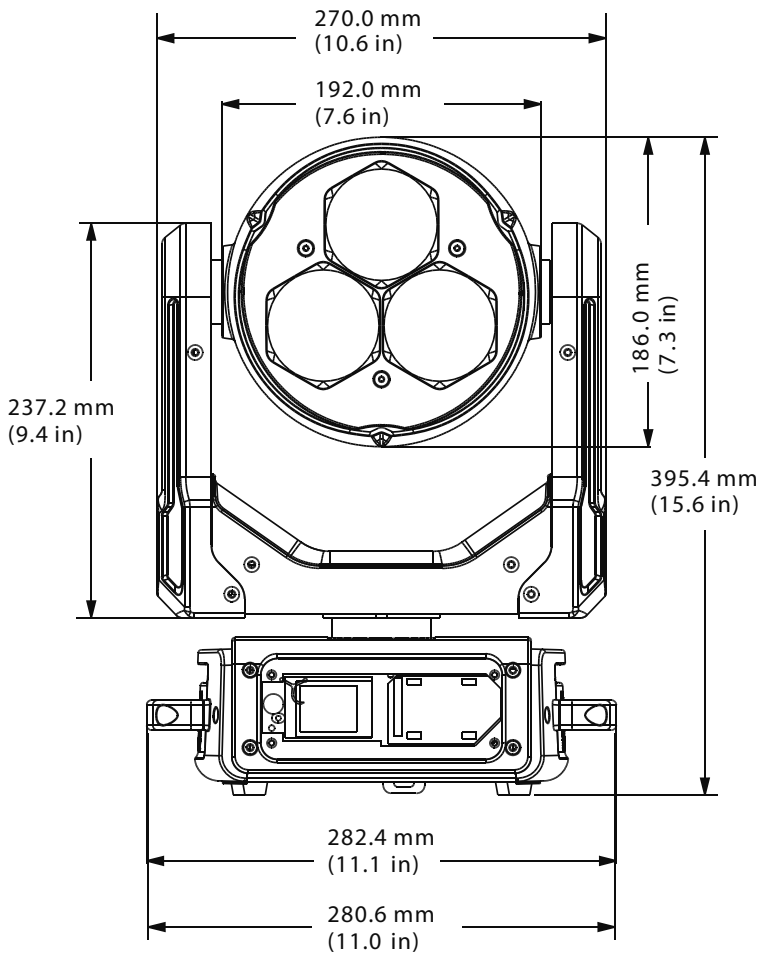

## Dimensional Drawings

Specifications are subject to change without any prior written notice.

Weight: 17.0 lbs. (7.7 kg)

Elation Professional USA | 6122 S. Eastern Ave. | Los Angeles, CA. 90040  
323-582-3322 | 323-832-9142 fax | www.elationlighting.com | info@elationlighting.com