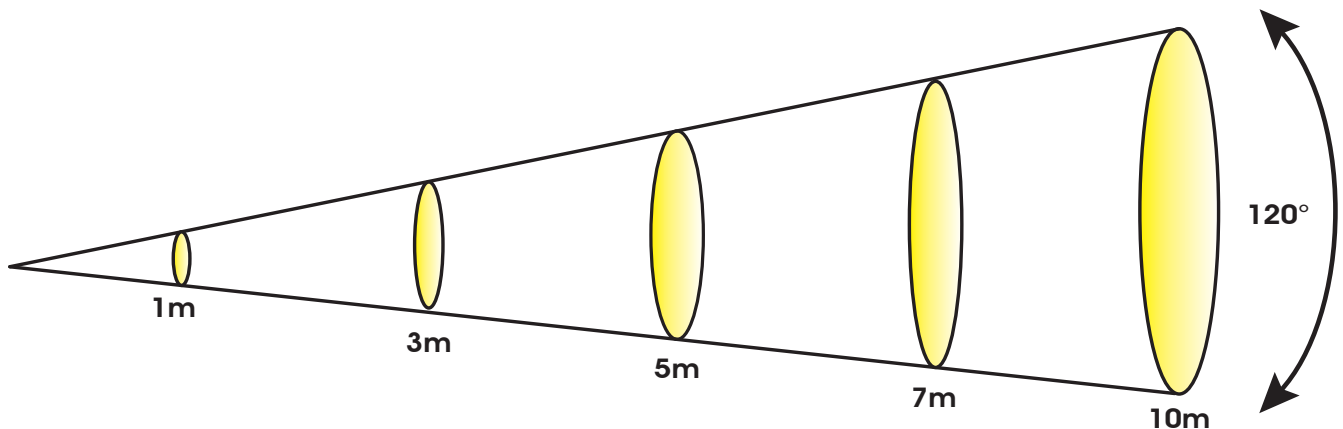

PROTRON 3K™

SKU# PRO890

Photometric Data

Specifications are subject to change without any prior written notice.

	m		ft		m		ft		m		ft		m		ft	
Distance	1	3.3	3	9.8	5	16.4	7	23.0	10	32.8						
Photometrics	lux	fc	lux	fc	lux	fc	lux	fc	lux	fc	lux	fc	lux	fc	lux	fc
FULL ON	16,450	1,528	2,200	204	900	84	565	52	274	25						