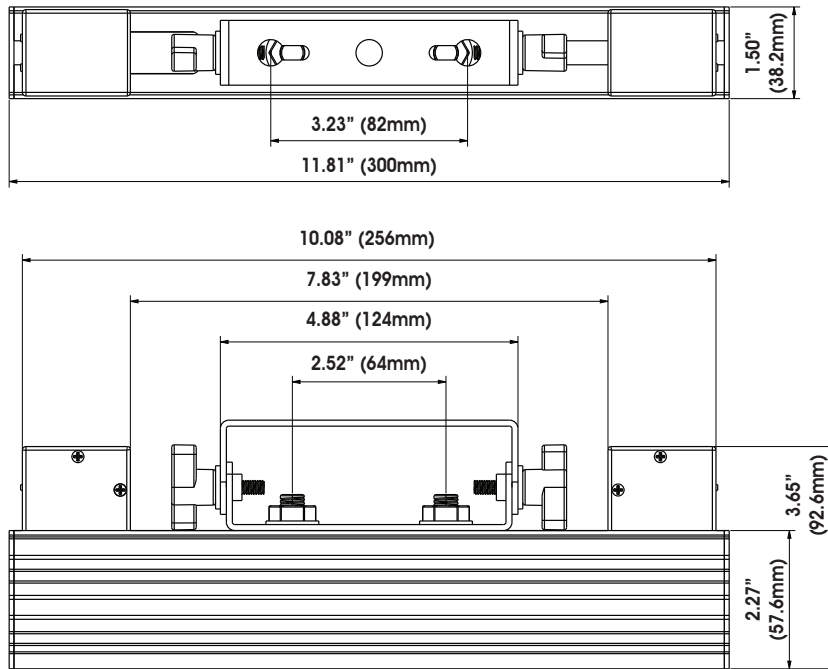

## Dimensional Drawings

Specifications are subject to change without any prior written notice.

Weight: 2.5 lbs. (1.12 kg)

With Optional Tube Lens Installed

Elation Professional USA | 6122 S. Eastern Ave. | Los Angeles, CA. 90040  
323-582-3322 | 323-832-9142 fax | www.elationlighting.com | info@elationlighting.com