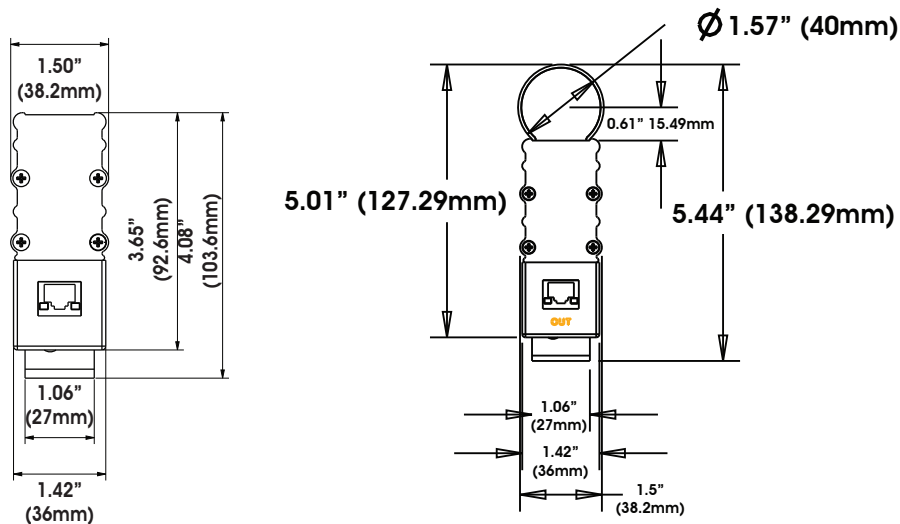

## Dimensional Drawings

Specifications are subject to change without any prior written notice.

Weight: 2.5 lbs. (1.12 kg)

With Optional Tube Lens Installed

Elation Professional USA | 6122 S. Eastern Ave. | Los Angeles, CA. 90040  
323-582-3322 | 323-832-9142 fax | www.elationlighting.com | info@elationlighting.com