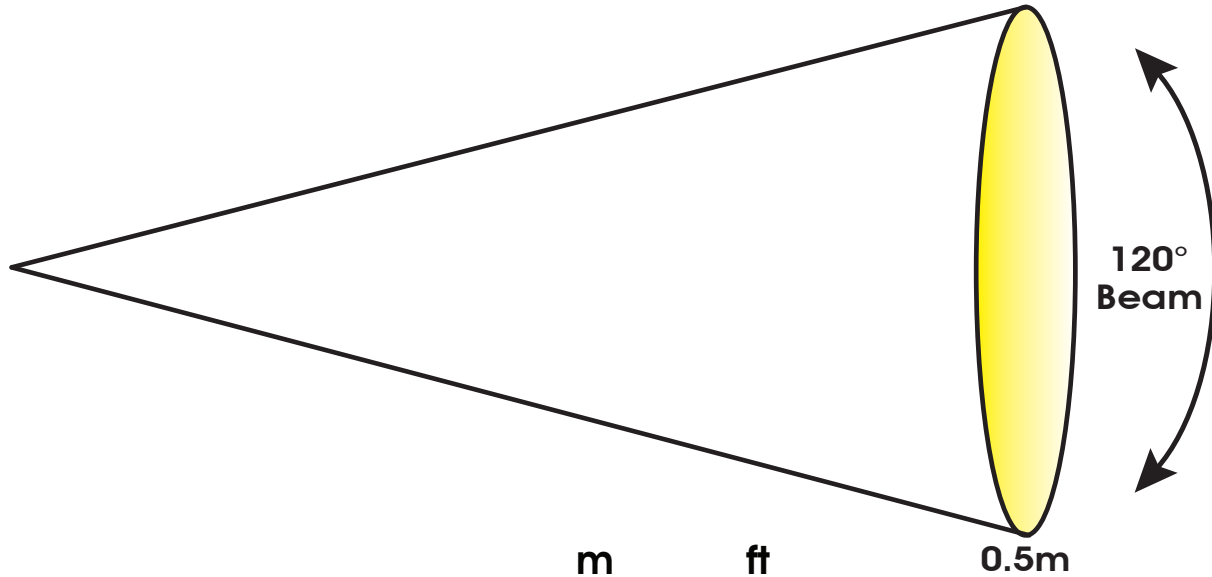

PIXEL BAR™

SKU# PIX037, PIX025, PIX001

Photometric Data

Specifications are subject to change without any prior written notice.

Distance m ft
 0.5 1.6

FULL ON	lux	fc
	82	8