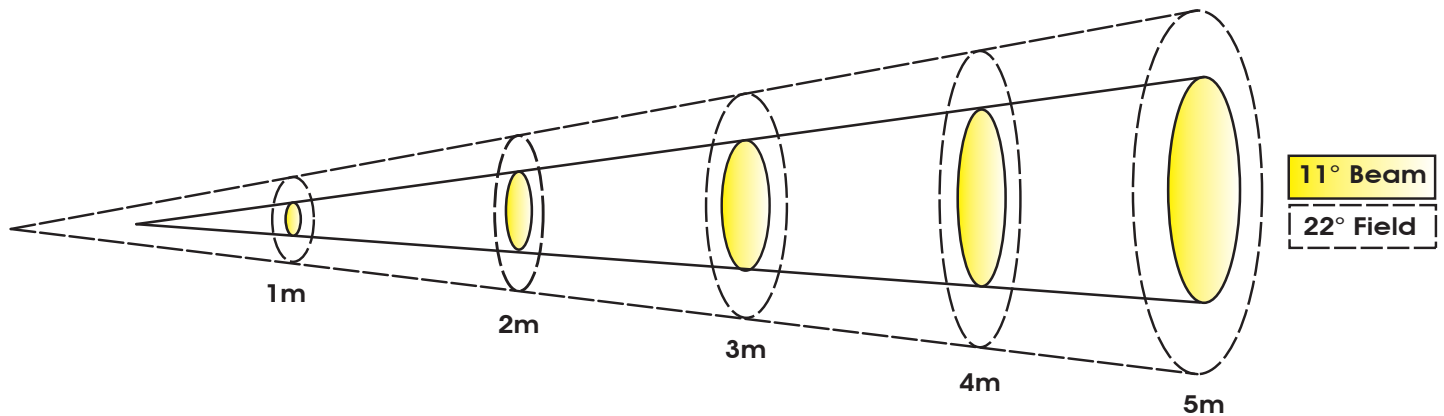

DW CHORUS 12™

SKU# DW C012

Photometric Data

Specifications are subject to change without any prior written notice.

Distance	1m	3.3 ft	2m	6.6 ft	3m	9.8 ft	4m	13.1 ft	5m	16.4 ft
11° Beam Diameter	0.19	0.6	0.37	1.2	0.54	1.8	0.72	2.4	0.89	2.9
22° Field Diameter	0.39	1.3	0.75	2.5	1.1	3.6	1.45	4.8	1.8	5.9
Photometrics	lux	fc	lux	fc	lux	fc	lux	fc	lux	fc
COOL WHITE	18,060	1,678	5,630	523	2,741	255	1,572	146	1,049	97
WARM WHITE	12,760	1,185	4,035	375	1,948	181	1,115	104	746	69
FULL ON	30,340	2,819	9,635	895	4,581	426	746	69	1,745	162