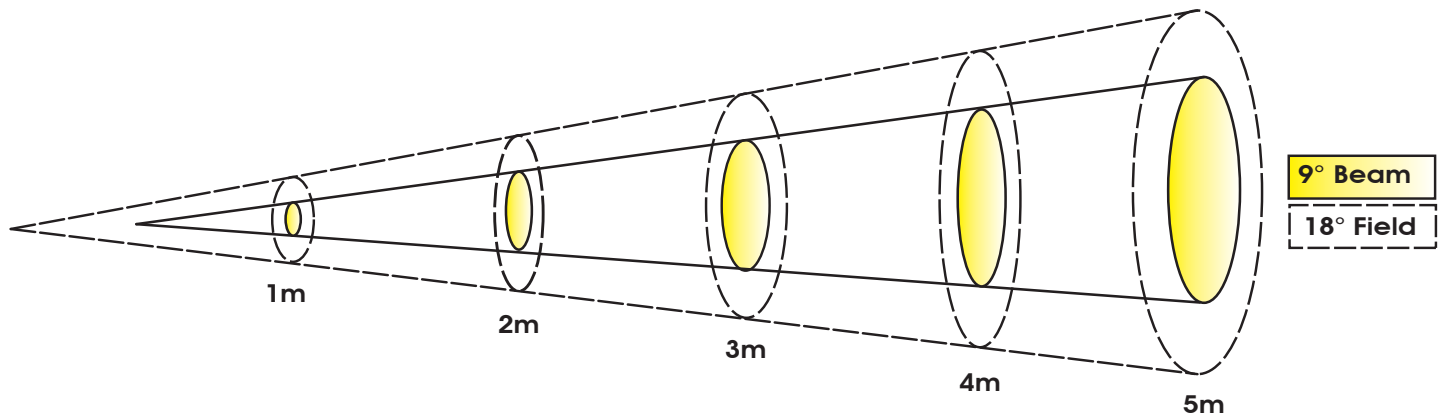

DW CHORUS 24™

SKU# DWC024

Photometric Data

Specifications are subject to change without any prior written notice.

Distance	1m	3.3 ft	2m	6.6 ft	3m	9.8 ft	4m	13.1 ft	5m	16.4 ft
9° Beam Diameter	0.15	0.5	0.33	1.1	0.5	1.6	0.68	2.2	0.85	2.8
18° Field Diameter	0.38	1.2	0.68	2.2	1.06	3.5	1.36	4.5	1.66	5.4
Photometrics	lux	fc	lux	fc	lux	fc	lux	fc	lux	fc
COOL WHITE	23,690	2,201	9,119	847	4,592	427	2,783	259	1,872	174
WARM WHITE	16,680	1,550	6,683	621	3,460	321	2,102	195	1,411	131
FULL ON	20,570	1,911	11,900	1,106	6,047	562	3,660	340	2,444	227