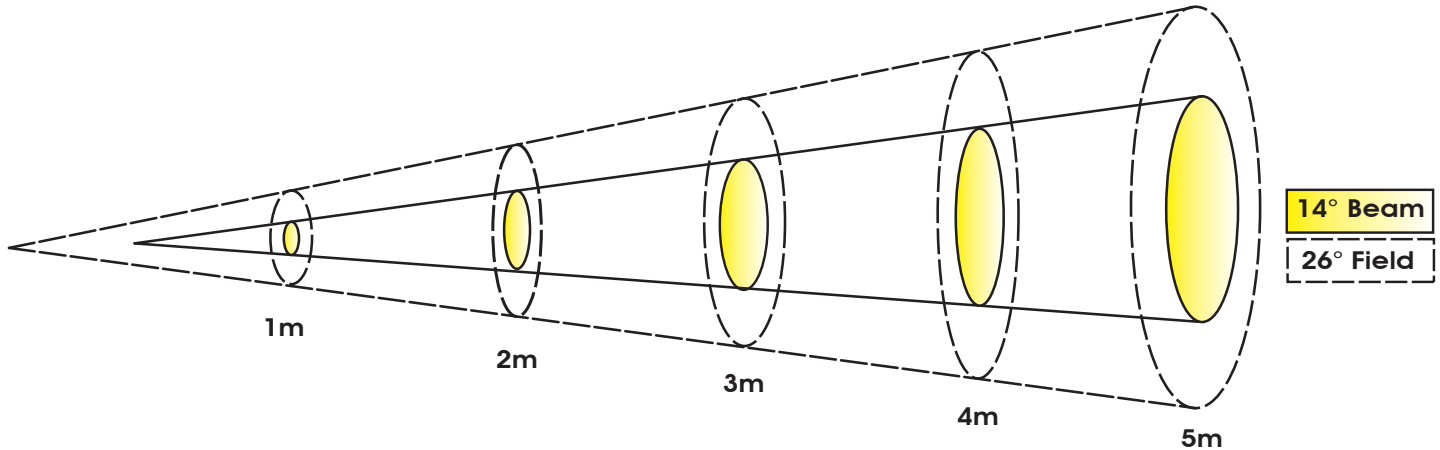

## Photometric Data

Specifications are subject to change without any prior written notice.

Distance	1m	3.3 ft	2m	6.6 ft	3m	9.8 ft	4m	13.1 ft	5m	16.4 ft
14° Beam Diameter	0.3	1.0	0.6	2.0	0.98	3.2	1.28	4.2	1.58	5.2
26° Field Diameter	0.47	1.5	0.9	3.0	1.35	4.4	1.79	5.9	2.23	7.3
<b>Photometrics</b>	<b>lux</b>	<b>fc</b>	<b>lux</b>	<b>fc</b>	<b>lux</b>	<b>fc</b>	<b>lux</b>	<b>fc</b>	<b>lux</b>	<b>fc</b>
COOL WHITE	24,475	2,274	13,108	1,218	7,283	677	4,598	427	3,072	285
WARM WHITE	15,672	1,456	9,194	854	5,108	475	3,084	287	2,021	188
FULL ON	32,644	3,033	16,842	1,565	9,514	884	5,942	552	3,998	371