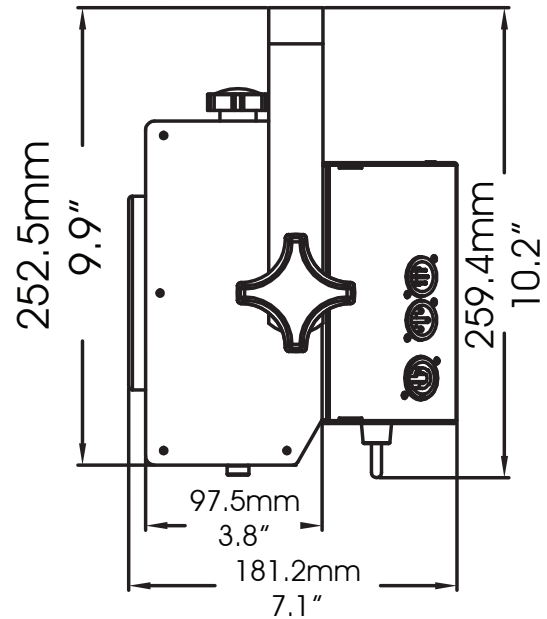

## Dimensional Drawings

Specifications and improvements in the design of this unit are subject to change without any prior written notice.

Elation Professional USA - Corporate Headquarters | 6122 S. Eastern Ave. | Los Angeles, CA. 90040  
323-582-3322 | 323-832-9142 fax | [www.elationlighting.com](http://www.elationlighting.com) | [info@elationlighting.com](mailto:info@elationlighting.com)