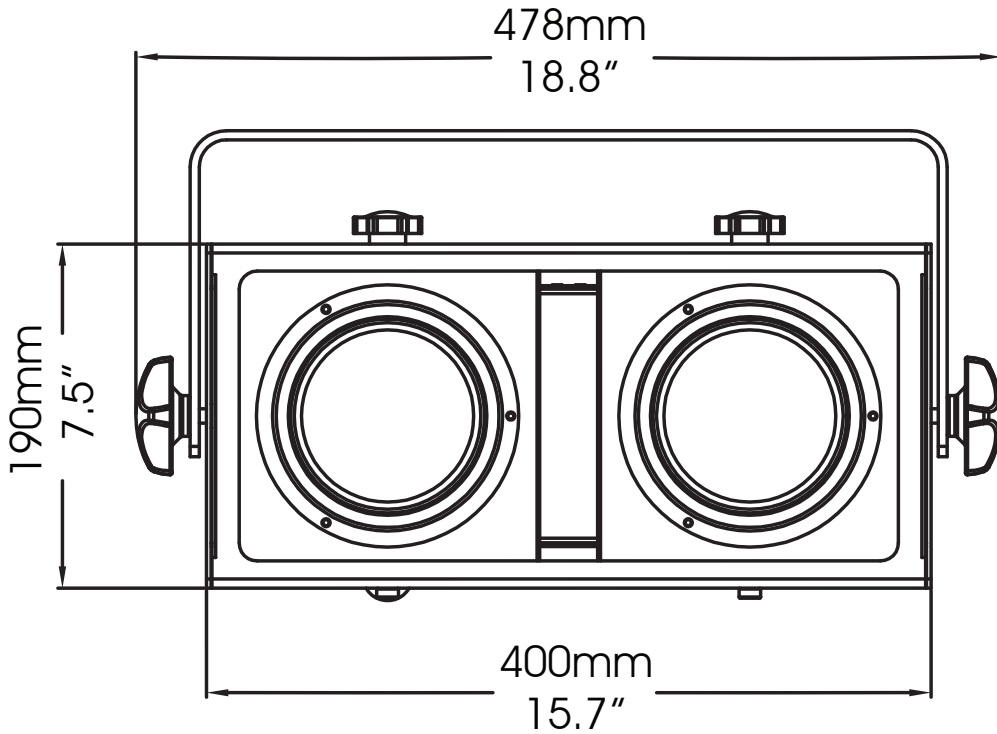

Dimensional Drawings

Specifications and improvements in the design of this unit are subject to change without any prior written notice.