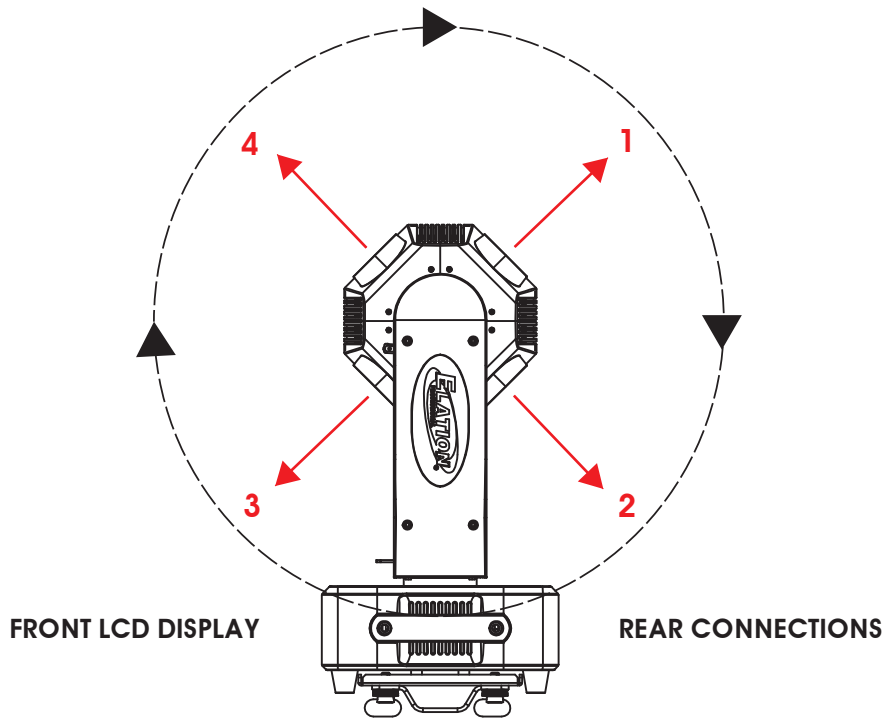

# ELATION ACL 360 ROLLER LED NUMBER ORIENTATION MAP

**\*IMAGE ABOVE ILLUSTRATES FIXTURE HOME POSITION**