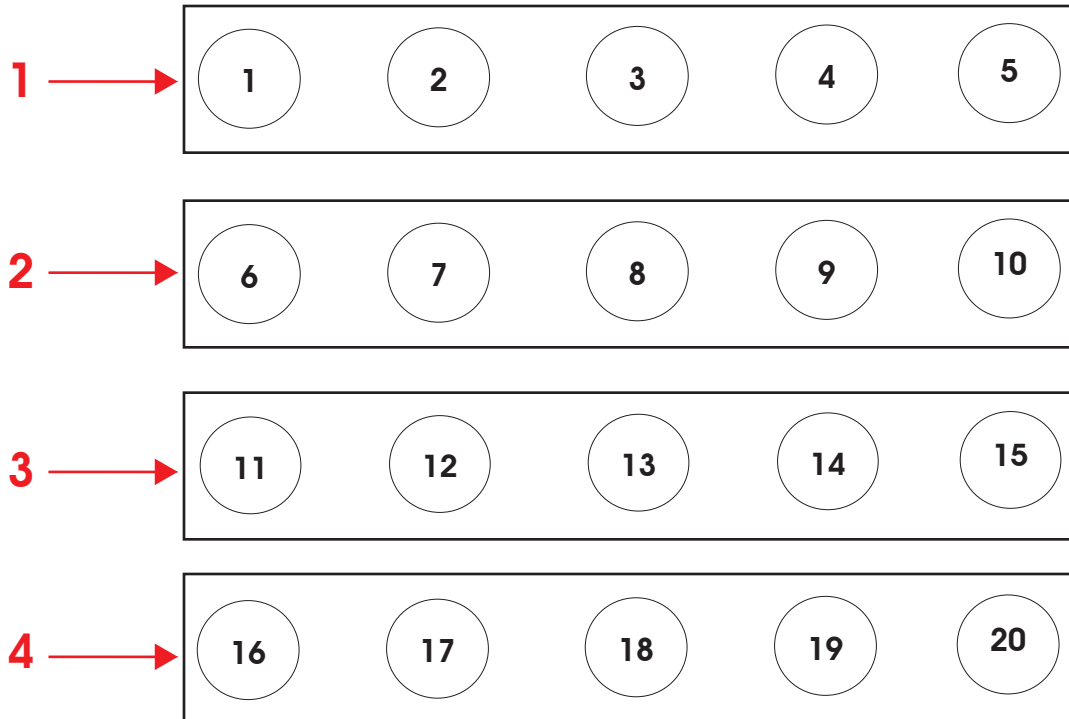

ELATION® ACL 360 ROLLER™				
DMX Channel Values / Functions Version 1 (95 DMX Channels)				
Specifications are subject to change without any prior written notice.				
MODE / CHANNEL			VALUE	FUNCTION
BASIC	STAND	EXTEND		
11	13	89		<b>DIMMER INTENSITY</b>
			0-255	Intensity 0 to 100%
12	14	90		<b>DIMMER INTENSITY FINE</b>
			0-255	Dimmer Intensity FINE Adjustment
13	15	91		<b>AUTO PROGRAM MACROS</b>
			0	NO FUNCTION
			1-20	PROGRAM MACRO 01
			21-40	PROGRAM MACRO 02
			41-60	PROGRAM MACRO 03
			61-80	PROGRAM MACRO 04
			81-100	PROGRAM MACRO 05
			101-120	PROGRAM MACRO 06
			121-140	PROGRAM MACRO 07
			141-160	PROGRAM MACRO 08
			161-180	PROGRAM MACRO 09
			181-200	PROGRAM MACRO 10
			201-220	PROGRAM MACRO 11
			221-240	PROGRAM MACRO 12
241-250	PROGRAM MACRO 13			
251-255	PROGRAM MACRO 14			
14	16	92		<b>AUTO PROGRAM MACRO SPEED</b>
			0-255	Auto Program Macro Speed SLOW to FAST
15	17	93		<b>DIMMING CURVE MODES</b>
			0-20	STANDARD
			21-40	STAGE
			41-60	TV
			61-80	ARCHITECTURAL
			81-100	THEATRE
101-255	Default to Unit Setting			
16	18	94		<b>PAN / TILT MOVEMENT SPEED</b>
			0-225	MAX to MIN SPEED
			226-235	Blackout By Movement
236-255	NO FUNCTION			
17	19	95		<b>LAMP ON/OFF, RESET, INTERNAL PROGRAMS</b>
			0-79	Normal
			80-84	ALL Motor Reset
			85-99	NO FUNCTION
			100-119	Internal Program 1 (scene1~8 of EEPROM)
			120-139	Internal Program 2 (scene9~16 of EEPROM)
			140-159	Internal Program 3 (scene17~24 of EEPROM)
			160-179	Internal Program 4 (scene25~32 of EEPROM)
			180-199	Internal Program 5 (scene33~40 of EEPROM)
			200-219	Internal Program 6 (scene41~48 of EEPROM)
220-239	Internal Program 7 (scene49~56 of EEPROM)			
240-255	NO FUNCTION			

# ELATION ACL 360 ROLLER LED NUMBER ORIENTATION MAP

**\*IMAGE ABOVE ILLUSTRATES FIXTURE HOME POSITION**