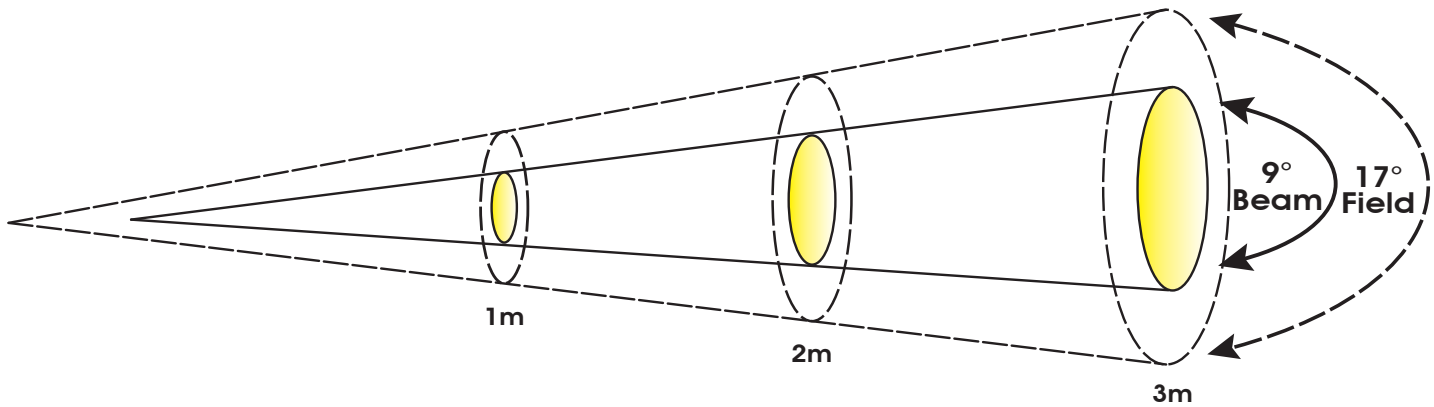

VOLT Q5E™

SKU# VOL106

Photometric Data

Specifications are subject to change without any prior written notice.

Distance	m		ft		m		ft	
	1	3.3	2	6.6	3	9.8		
9° Beam Diameter	0.17	0.6	0.34	1.1	0.51	1.7		
17° Field Diameter	0.31	1.0	0.62	2.0	0.93	3.1		