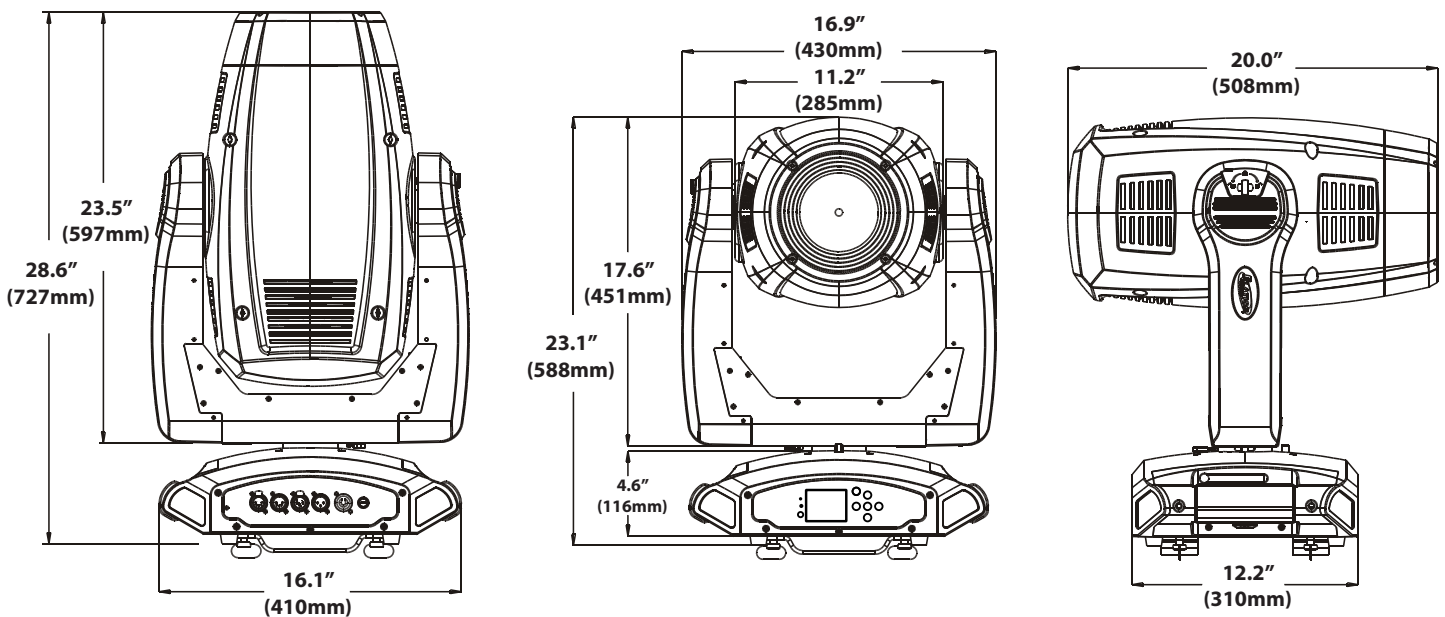

SATURA SPOT CMY PRO™

SKU# SAT500

Dimensional Drawings

Specifications are subject to change without any prior written notice.

Weight: 66.1 lbs. (30.0 kg)

ELATION | SATURA SPOT CMY PRO™ | Dimensional Drawings