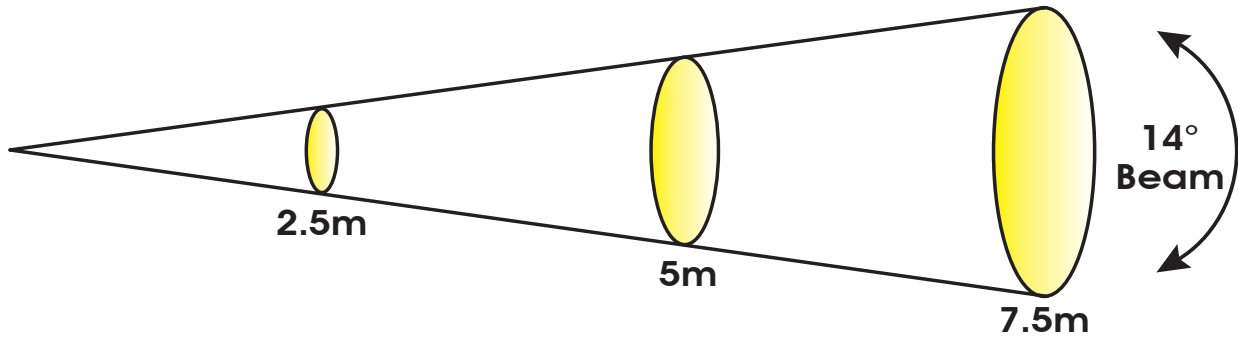

SATURA SPOT CMY PRO™

SKU# SAT500

Photometric Data

Specifications are subject to change without any prior written notice.

MIN ZOOM	m	ft	m	ft	m	ft
Distance	2.5	8.2	5	16.4	7.5	24.6
14° Beam Diameter	0.6	2.0	1.14	3.7	1.74	5.7
	lux	fc	lux	fc	lux	fc
Full ON	27,430	2548	7,485	695	3,270	304

MAX ZOOM	m	ft	m	ft	m	ft
Distance	2.5	8.2	5	16.4	7.5	24.6
36° Beam Diameter	1.61	5.3	3.22	10.6	4.83	15.8
	lux	fc	lux	fc	lux	fc
Full ON	4,735	440	1,233	115	585	54

Elation Professional USA | 6122 S. Eastern Ave. | Los Angeles, CA. 90040
 323-582-3322 | 323-832-9142 fax | www.elationlighting.com | info@elationlighting.com