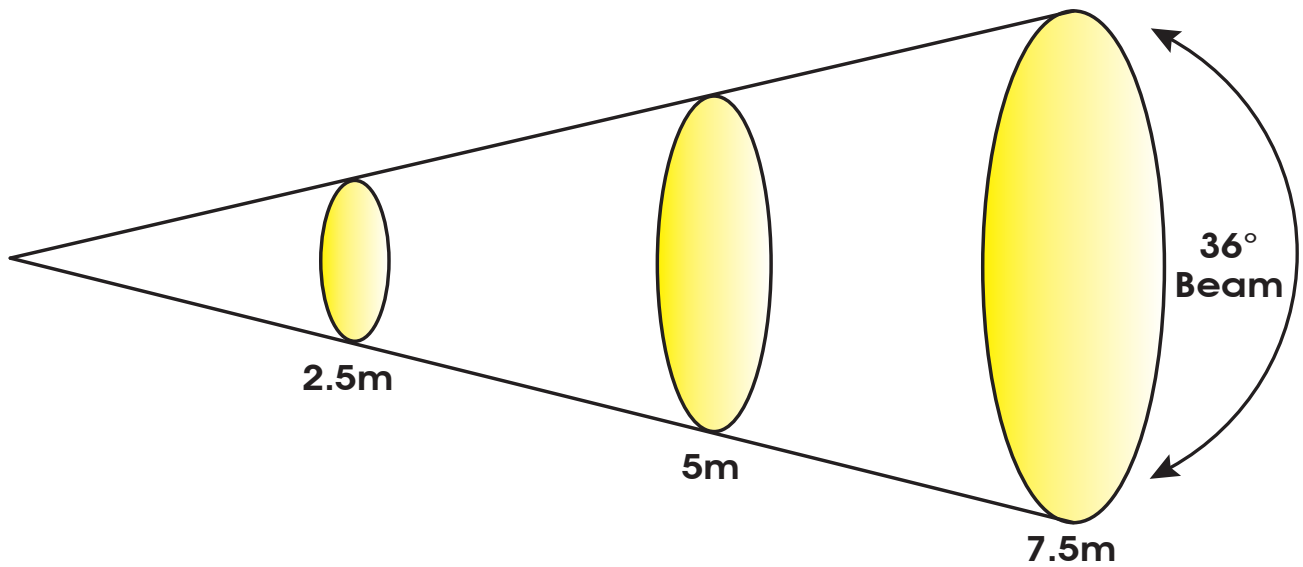

SATURA SPOT CMY PRO™

SKU# SAT500

Photometric Data

Specifications are subject to change without any prior written notice.

MIN ZOOM	m	ft	m	ft	m	ft
Distance	2.5	8.2	5	16.4	7.5	24.6
14° Beam Diameter	0.6	2.0	1.14	3.7	1.74	5.7
	lux	fc	lux	fc	lux	fc
Full ON	27,430	2548	7,485	695	3,270	304

MAX ZOOM	m	ft	m	ft	m	ft
Distance	2.5	8.2	5	16.4	7.5	24.6
36° Beam Diameter	1.61	5.3	3.22	10.6	4.83	15.8
	lux	fc	lux	fc	lux	fc
Full ON	4,735	440	1,233	115	585	54

Elation Professional USA | 6122 S. Eastern Ave. | Los Angeles, CA. 90040
 323-582-3322 | 323-832-9142 fax | www.elationlighting.com | info@elationlighting.com