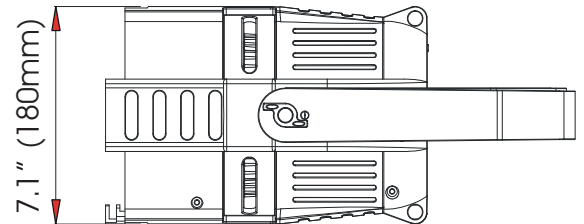

## Dimensional Drawings

Specifications are subject to change without any prior written notice.

Weight: 13.2 lbs. (6.0 kg)

Elation Professional USA | 6122 S. Eastern Ave. | Los Angeles, CA. 90040  
323-582-3322 | 323-832-9142 fax | [www.elationlighting.com](http://www.elationlighting.com) | [info@elationlighting.com](mailto:info@elationlighting.com)