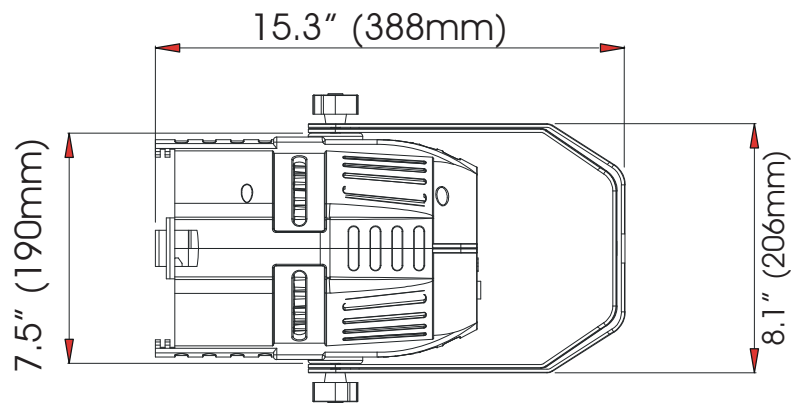

## Dimensional Drawings

Specifications are subject to change without any prior written notice.

Weight: 13.2 lbs. (6.0 kg)

Elation Professional USA | 6122 S. Eastern Ave. | Los Angeles, CA. 90040  
323-582-3322 | 323-832-9142 fax | [www.elationlighting.com](http://www.elationlighting.com) | [info@elationlighting.com](mailto:info@elationlighting.com)