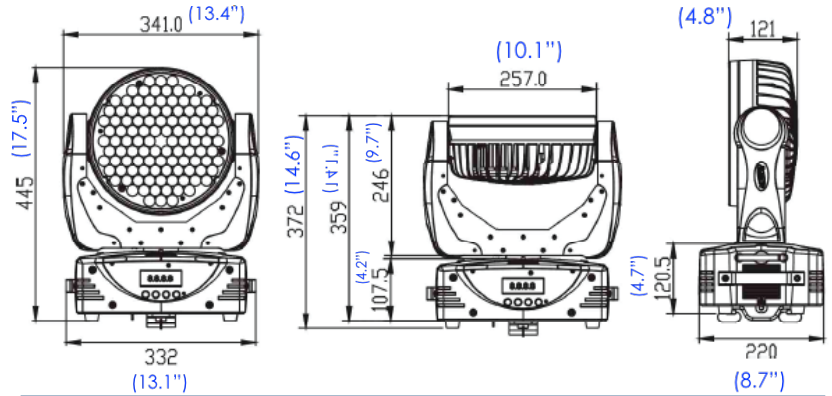

DIMENSIONAL DIAGRAMS

OPTIONAL ACCESSORIES

ORDER CODE	ITEM
TRIGGER CLAMP	Heavy Duty Wrap Around Hook Style Clamp
EWDMSYSTEM	Wireless DMX System (1 Transmitter, 1 Receiver)
EWDMXT	Wireless DMX Transmitter
EWDMXR	Wireless DMX Receiver
AC3PDMX5PRO	5 ft. (1.5m) 3pin PRO DMX Cable
AC5PDMX5PRO	5 ft. (1.5m) 5pin PRO DMX Cable
	Additional cable lengths available

Specifications are subject to change without notice ©Elation Professional

Elation Professional USA | 6122 S. Eastern Ave. | Los Angeles, CA 90040
323-582-3322 | 323-832-9142 fax | www.elationlighting.com | info@elationlighting.com

Elation Professional B.V. | Junostraat 2 | 6468 EW Kerkrade, Netherlands
+31 45 546 85 66 | +31 45 546 85 96 fax | www.elationlighting.eu | info@elationlighting.eu