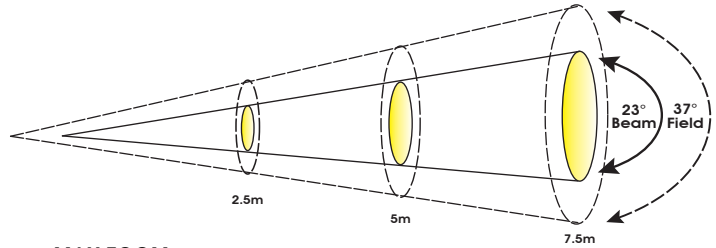

**CONTROL / CONNECTIONS**

(14) DMX Channels  
 (4) Button Control Panel  
 LCD Menu Display  
 8 / 16 Bit Resolution Adjustable Movement  
 3pin and 5pin DMX In/Out

**SIZE / WEIGHT**

Length: 13.4" (341mm)  
 Width: 8.7" (220mm)  
 Vertical Height: 17.5" (445)  
 Weight: 21.0 lbs. (9.5 kg)

**INCLUDED ITEMS**

- (1) Omega Bracket
- (1) 3pin DMX Cable
- (1) Safety Cable

**PHOTOMETRIC DATA**

**MIN ZOOM**

Distance	m	ft	m	ft	m	ft
2.5	8.2	5	16.4	7.5	24.6	
6° Beam Diameter	0.28	0.9	0.56	1.8	0.84	2.8
10° Field Diameter	0.44	1.4	0.88	2.9	1.32	4.3
	lux	fc	lux	fc	lux	fc
FULL ON	32,700	3,038	10,150	943	4,310	400
RED LEDs	10,320	959	2,890	268	1,178	109
GREEN LEDs	16,780	1,559	4,643	431	2,024	188
BLUE LEDs	2,341	217	560	52	250	23
WHITE LEDs	9,090	844	2,476	230	1,081	100

**MAX ZOOM**

Distance	m	ft	m	ft	m	ft
2.5	8.2	5	16.4	7.5	24.6	
6° Beam Diameter	1.00	3.3	2.00	6.6	3.00	9.8
10° Field Diameter	1.68	5.5	3.36	11.0	5.04	16.5
	lux	fc	lux	fc	lux	fc
FULL ON	3,500	325	916	85	445	41
RED LEDs	964	90	260	24	121	11
GREEN LEDs	1,720	160	425	39	213	20
BLUE LEDs	210	20	49	5	26	2
WHITE LEDs	858	80	217	20	106	10