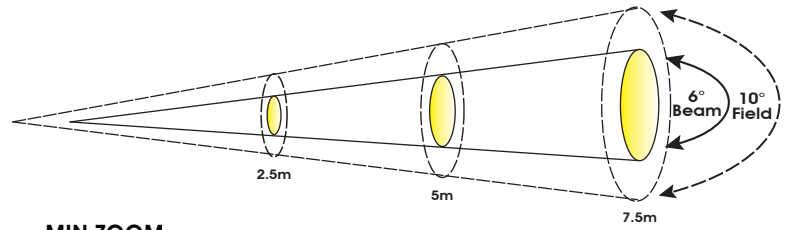

**CONTROL / CONNECTIONS**

(14) DMX Channels  
 (4) Button Control Panel  
 LCD Menu Display  
 8 / 16 Bit Resolution Adjustable Movement  
 3pin and 5pin DMX In/Out

**SIZE / WEIGHT**

Length: 13.4" (341mm)  
 Width: 8.7" (220mm)  
 Vertical Height: 17.5" (445)  
 Weight: 21.0 lbs. (9.5 kg)

**INCLUDED ITEMS**

- (1) Omega Bracket
- (1) 3pin DMX Cable
- (1) Safety Cable

**PHOTOMETRIC DATA**

**MIN ZOOM**

Distance	m	ft	m	ft	m	ft
2.5	8.2	5	16.4	7.5	24.6	
6° Beam Diameter	0.28	0.9	0.56	1.8	0.84	2.8
10° Field Diameter	0.44	1.4	0.88	2.9	1.32	4.3
	lux	fc	lux	fc	lux	fc
FULL ON	32,700	3,038	10,150	943	4,310	400
RED LEDs	10,320	959	2,890	268	1,178	109
GREEN LEDs	16,780	1,559	4,643	431	2,024	188
BLUE LEDs	2,341	217	560	52	250	23
WHITE LEDs	9,090	844	2,476	230	1,081	100

**MAX ZOOM**

Distance	m	ft	m	ft	m	ft
2.5	8.2	5	16.4	7.5	24.6	
6° Beam Diameter	1.00	3.3	2.00	6.6	3.00	9.8
10° Field Diameter	1.68	5.5	3.36	11.0	5.04	16.5
	lux	fc	lux	fc	lux	fc
FULL ON	3,500	325	916	85	445	41
RED LEDs	964	90	260	24	121	11
GREEN LEDs	1,720	160	425	39	213	20
BLUE LEDs	210	20	49	5	26	2
WHITE LEDs	858	80	217	20	106	10