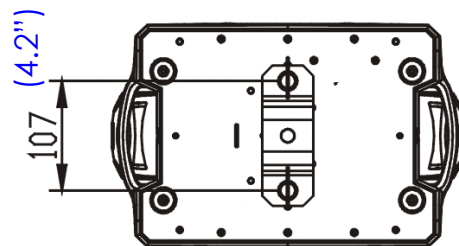

DESIGN WASH LED ZOOM

SKU# DWZ056 / DWZ070 (white case)

Dimensional Drawings millimeters (inches)

Specifications and improvements in the design of this unit are subject to change without any prior written notice.