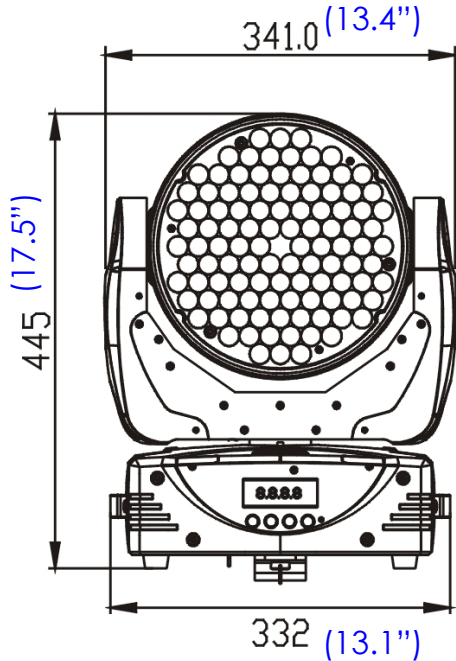

DESIGN WASH LED ZOOM

SKU# DWZ056 / DWZ070 (white case)

Dimensional Drawings millimeters (inches)

Specifications and improvements in the design of this unit are subject to change without any prior written notice.