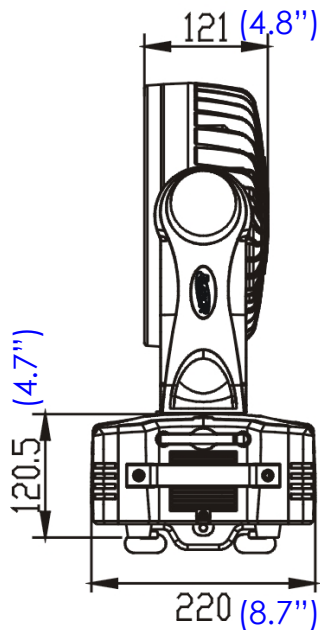

DESIGN WASH LED ZOOM

SKU# DWZ056 / DWZ070 (white case)

Dimensional Drawings millimeters (inches)

Specifications and improvements in the design of this unit are subject to change without any prior written notice.