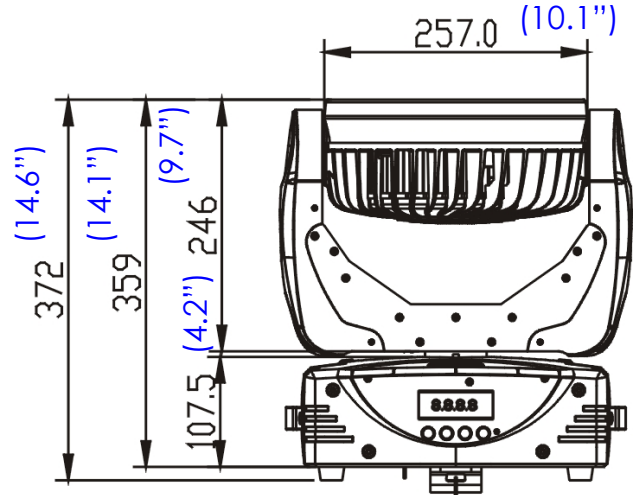

DESIGN WASH LED ZOOM

SKU# DWZ056 / DWZ070 (white case)

Dimensional Drawings millimeters (inches)

Specifications and improvements in the design of this unit are subject to change without any prior written notice.