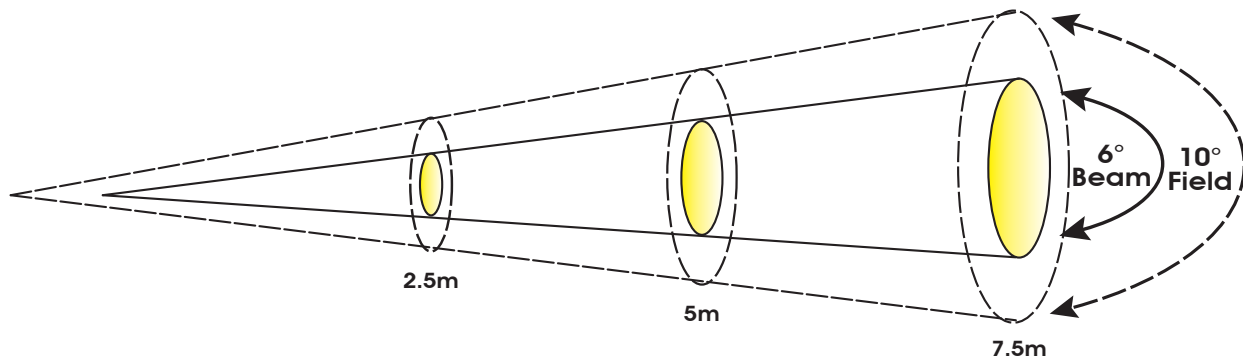

### MIN ZOOM

	m	ft	m	ft	m	ft
Distance	2.5	8.2	5	16.4	7.5	24.6
6° Beam Diameter	0.28	0.9	0.56	1.8	0.84	2.8
10° Field Diameter	0.44	1.4	0.88	2.9	1.32	4.3
	lux	fc	lux	fc	lux	fc
FULL ON	32,700	3,038	10,150	943	4,310	400
RED LEDs	10,320	959	2,890	268	1,178	109
GREEN LEDs	16,780	1,559	4,643	431	2,024	188
BLUE LEDs	2,341	217	560	52	250	23
WHITE LEDs	9,090	844	2,476	230	1,081	100

### MAX ZOOM

	m	ft	m	ft	m	ft
Distance	2.5	8.2	5	16.4	7.5	24.6
6° Beam Diameter	1.00	3.3	2.00	6.6	3.00	9.8
10° Field Diameter	1.68	5.5	3.36	11.0	5.04	16.5
	lux	fc	lux	fc	lux	fc
FULL ON	3,500	325	916	85	445	41
RED LEDs	964	90	260	24	121	11
GREEN LEDs	1,720	160	425	39	213	20
BLUE LEDs	210	20	49	5	26	2
WHITE LEDs	858	80	217	20	106	10