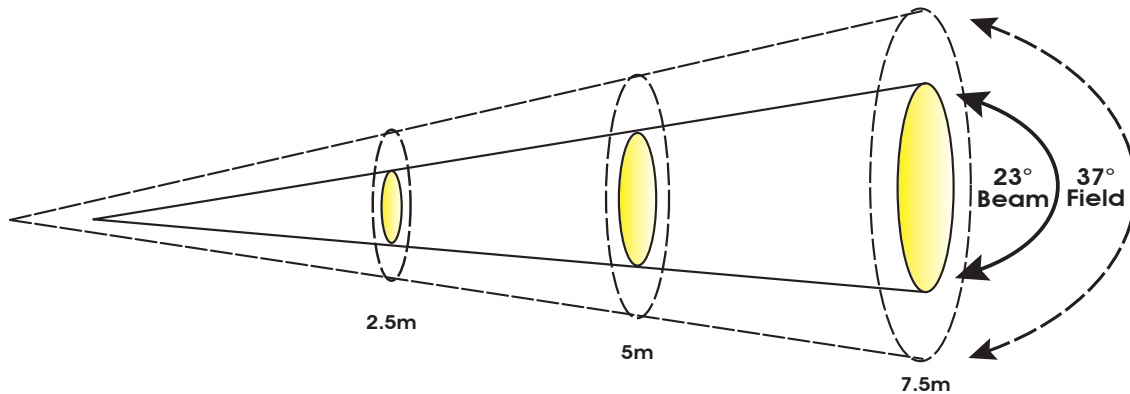

### MIN ZOOM

	m	ft	m	ft	m	ft
Distance	2.5	8.2	5	16.4	7.5	24.6
6° Beam Diameter	0.28	0.9	0.56	1.8	0.84	2.8
10° Field Diameter	0.44	1.4	0.88	2.9	1.32	4.3
	lux	fc	lux	fc	lux	fc
FULL ON	32,700	3,038	10,150	943	4,310	400
RED LEDs	10,320	959	2,890	268	1,178	109
GREEN LEDs	16,780	1,559	4,643	431	2,024	188
BLUE LEDs	2,341	217	560	52	250	23
WHITE LEDs	9,090	844	2,476	230	1,081	100

### MAX ZOOM

	m	ft	m	ft	m	ft
Distance	2.5	8.2	5	16.4	7.5	24.6
6° Beam Diameter	1.00	3.3	2.00	6.6	3.00	9.8
10° Field Diameter	1.68	5.5	3.36	11.0	5.04	16.5
	lux	fc	lux	fc	lux	fc
FULL ON	3,500	325	916	85	445	41
RED LEDs	964	90	260	24	121	11
GREEN LEDs	1,720	160	425	39	213	20
BLUE LEDs	210	20	49	5	26	2
WHITE LEDs	858	80	217	20	106	10