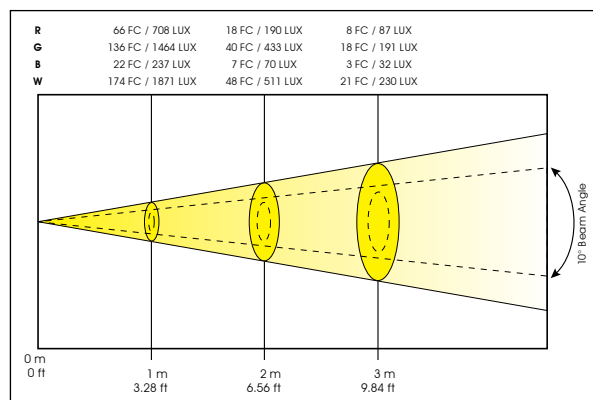

- 18 x 5W Quad RGBW LEDs
- Superior color mixing
- Gel Frame Included

SHUTTER/DIMMER

- Strobe effect (1-18 flashes per second)
- Dimmer: Master Dimmer (7 ch mode)

LIGHT SOURCE

- 497 Lux / 46 FC at 3m / 10' at full. Quad RGBW LEDs
- 18 x 5W LEDs
- Lamp Life: 50,000 hrs. life

OPTICAL SYSTEM

- 10° standard beam angle

CONTROL

- DMX controllable via 6 DMX modes: 1,2,4,5,7 & 8
- 4 Digit LCD display
- USITT DMX-512
- Stand-alone programs
- Master/Slave
- Flicker Free

OPERATION PARAMETERS

- IP Rating: IP 20
- Rigging: Split yoke bracket: floor-stand or mount

POWER SUPPLY

- Electronic power supply
- Power Supply: AC100~240V 47~63HZ
- Power Consumption: 140W Max

The Opti Quad Par by Elation Professional is a RGBW "QUAD COLOR" LED par featuring 18 x RGBW running at 5W power each. The design of the fixture is optimized providing up to 50,000 hours estimated LED life, 140W Maximum power consumption, fan cooled and flicker free operation. The Opti Quad Par is operable via 6 DMX channel modes: 1, 2, 3, 4, 6, and 7. This unit produces a standard beam angle of 10° and is rated IP 20, ideal for indoor applications. Control data input is via 3 & 5 pin DMX data first in and out connections. This unit is fully operational in any mounting position. Other features include electronic power supply 100 - 240v, power-con in/out connections, five operating modes via built in LCD display and user may daisy chain units together power and data to use in DMX or master/slave mode. Gel frame is included for use with optional LSF filters and rigging for this unit includes split yoke bracket for hanging or floor standing, hanging clamp, safety and data cable are optional. The unit is cETLus approved.

PHOTOMETRIC DATA

OPTIONAL ACCESSORIES - LSF Series Light Shaping Filters

Order Code	Description
LSF536	LSF30-24 - 30° 24" x 24" Sheet
LSF537	LSF20-22 - 20° 24" x 22" Sheet
LSF538	LSF601-24 - 60 x 1° 24" x 24" Sheet
LSF539	LSF10-24 - 10° 24" x 24" Sheet