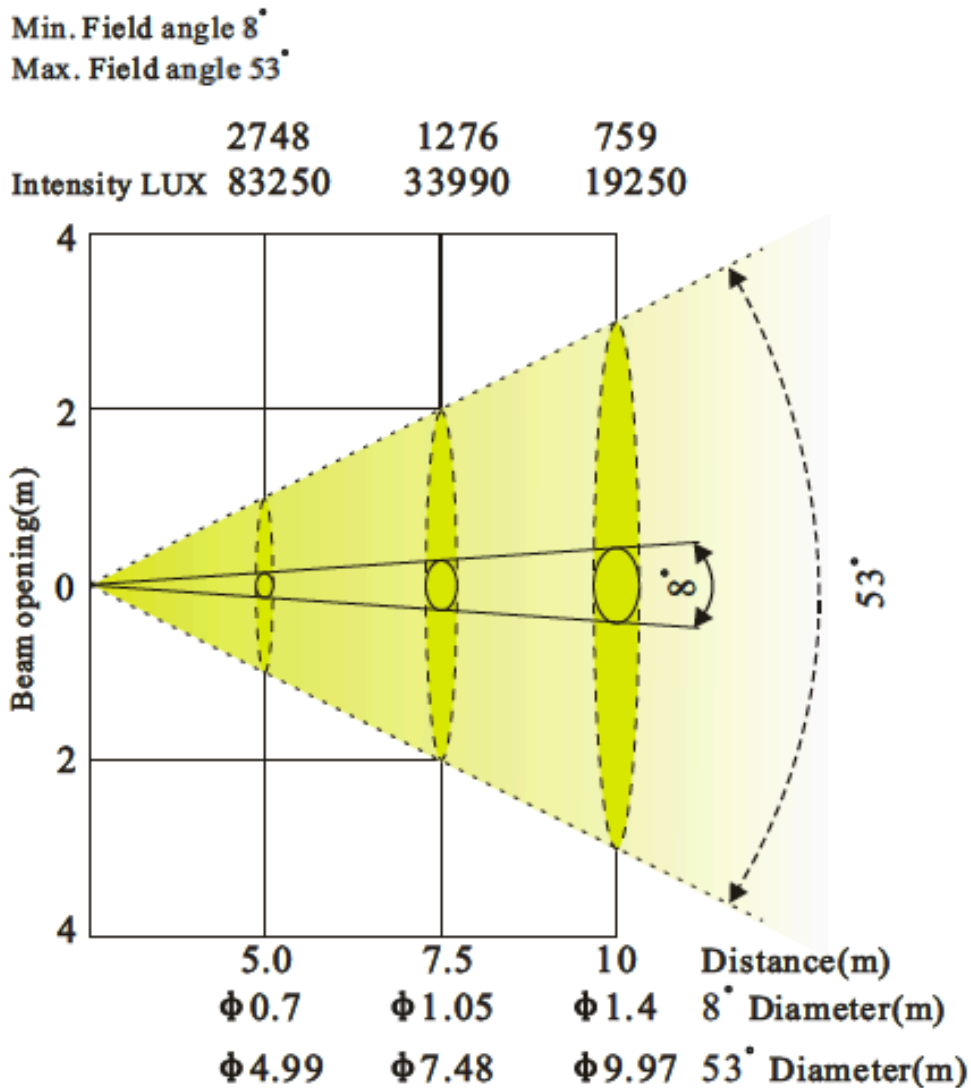

Elation Professional

PLATINUM SPOT 35 PRO – SKU# EPS863

Photometrics

Specifications and improvements in the design of this unit are subject to change without any prior written notice.

Elation Professional USA
6122 S. Eastern Ave.
Los Angeles, CA. 90040
323-582-3322 / 323-832-9142 fax
www.elationlighting.com
info@elationlighting.com

Elation Professional B.V.
Junostraat 2
6468 EW Kerkrade, Netherlands
[+31 45 546 85 66](tel:+31455468566)
Fax: [+31 45 546 85 96](tel:+31455468596)
www.elationlighting.eu
info@elationlighting.eu