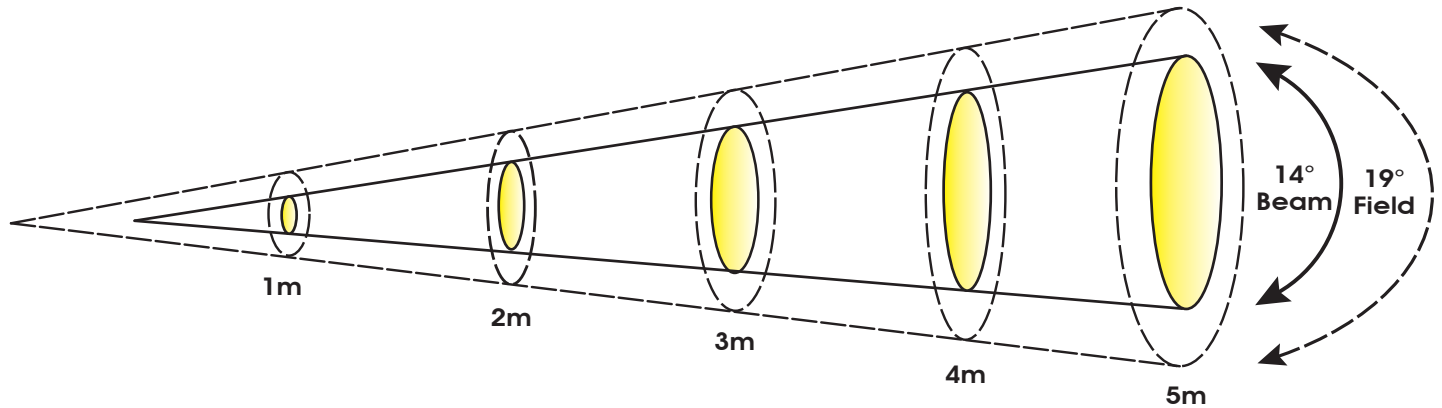

ACL 360 MATRIX™

SKU# ACL001

Photometric Data

Specifications are subject to change without any prior written notice. 07/15

	1 m 3.3 ft		2 m 6.6 ft		3 m 9.8 ft		4 m 13.1 ft		5 m 16.4 ft	
14° Beam Diameter	0.28	0.9	0.60	2.0	0.96	3.1	1.27	4.2	1.58	5.2
19° Field Diameter	0.33	1.1	0.69	2.3	1.03	3.4	1.38	4.5	1.72	5.6
	lux	fc	lux	fc	lux	fc	lux	fc	lux	fc
RED LEDs	15,116	1,404	9,537	886	7,623	708	5,847	543	4,518	420
GREEN LEDs	33,054	3,071	25,468	2,366	18,072	1,679	12,970	1,205	9,849	915
BLUE LEDs	5,263	489	4,632	430	3,873	360	3,095	288	2,201	204
WHITE LEDs	39,711	3,689	30,574	2,840	23,545	2,187	16,999	1,579	12,883	1,197
FULL ON	77,344	7,185	70,370	6,537	54,413	5,055	40,505	3,763	29,722	2,761