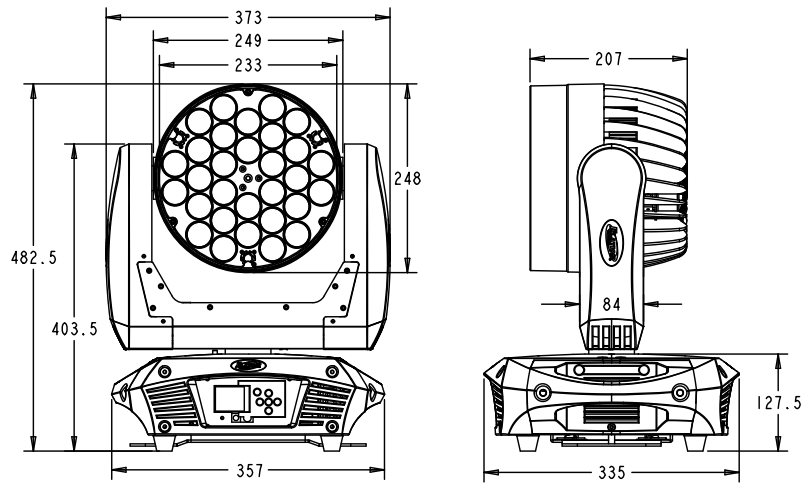

# Platinum Wash LED Zoom

Platinum Wash LED Zoom Dimensions

The Platinum Wash LED Zoom by Elation Professional is high power wash moving head featuring 30 x 10 watt RGBW CREE LEDs. This unit is optimized to provide an estimated 50,000 hours LED life and is equipped with a 300 watt quad color LED system that is comparable to a 575 watt wash. The Platinum Wash LED Zoom is powerful, compact and energy efficient. Control data input is via 3 pin or 5 pin DMX data first in and out cables.

## FEATURES

- High power wash moving head with zoom
- 300W quad color LED system comparable to 575 wash
- Platinum series style base / touch screen display
- 11° – 50° zoom
- Pan/Tilt: 540/630 x 265
- EWDMXR built in

## TECHNICAL SPECIFICATIONS

- **DMX Channels:** 3 DMX Modes  
- 14/12/15 Channels DMX
- **Control:** 3 & 5-pin DMX
- **Dimmer:** Electronic
- **Strobe:** Electronic
- **Power Supply:** 120v-240V 50/60hz
- **Power Consumption:** 360W MAX
- **Fuse:** 3.5A @120v
- **Lux:** 1,672 lux / 155fc @ 16'
- **Lamp:** 30 x 10Watt RGBW CREE LED's
- **LED life:** 50,000 Hour Solid State LED Lamp
- **Dimensions:** (L xWxH) 14" x 13.2" x 19"  
/ 355.6 x 335.28 x 482.6 mm
- **Weight:** 35.5 lbs / 16.1 kgs

#### Beam Diameter

36.5° Beam Angle	Ø 1.65 m / Ø 5.41 ft	Ø 3.30 m / Ø 10.83 ft	Ø 4.95 m / Ø 16.24 ft
50° Field Angle	Ø 2.35 m / Ø 7.71 ft	Ø 4.70 m / Ø 15.42 ft	Ø 7.05 m / Ø 23.13 ft