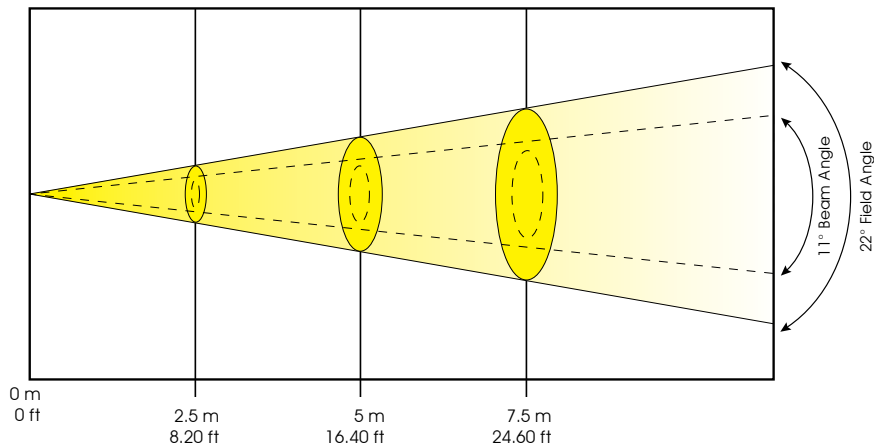

Platinum Wash LED Zoom

COLORS

- 30 x 10Watt RGBW CREE LED's
- 300W quad color LED system comparable to 575 wash

PHOTOMETRICS

Standard 11° Beam Angle, 22° Field Angle

LUX x 0.0929 = FC

R	150 FC / 1601 LUX	42 FC / 455 LUX	20 FC / 216 LUX
G	201 FC / 2165 LUX	54 FC / 586 LUX	26 FC / 276 LUX
B	30 FC / 320 LUX	10 FC / 110 LUX	5 FC / 52 LUX
W	256 FC / 2761 LUX	53 FC / 575 LUX	33 FC / 351 LUX
Full	590 FC / 6350 LUX	153 FC / 1672 LUX	72 FC / 774 LUX