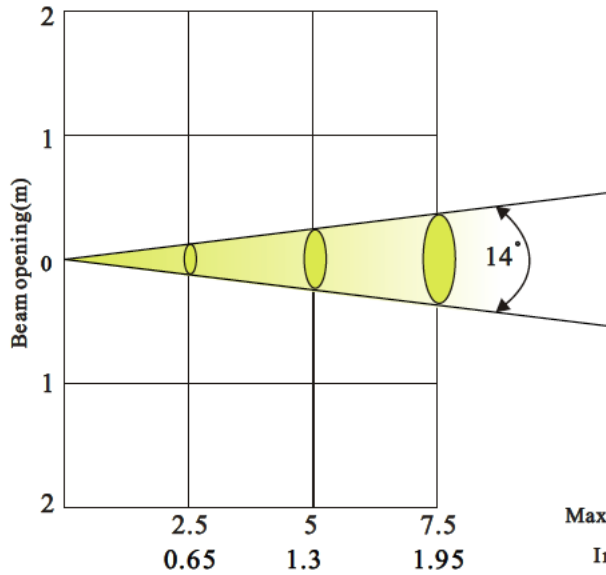

## Photometric Data

Specifications and improvements in the design of this unit are subject to change without any prior written notice.

### Min. Beam angle 14°

Intensity LUX	F	3855	1726
R	2480	650	274
G	4480	173	522
B	580	148	66
W	8978	2345	1054