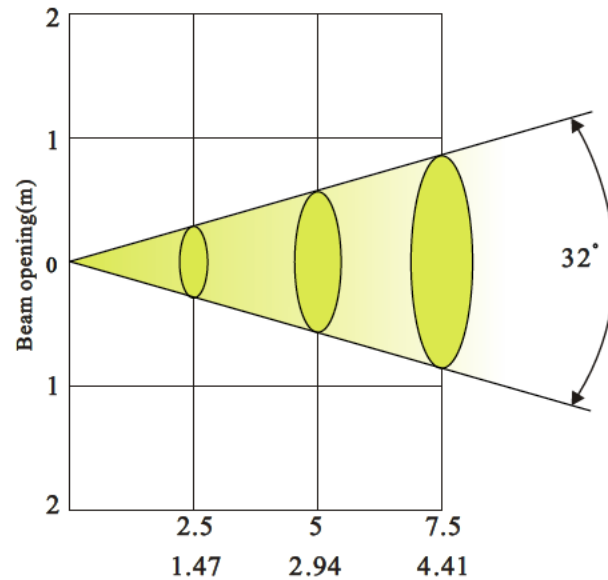

## Photometric Data

Specifications and improvements in the design of this unit are subject to change without any prior written notice.

### Min. Beam angle 14°

Intensity LUX	F	3855	1726
R	2480	650	274
G	4480	173	522
B	580	148	66
W	8978	2345	1054

### Max. Beam angle 32°

Intensity LUX	F	890	410
R	595	150	70
G	1031	265	120
B	130	35	15
W	2083	540	243

Elation Professional USA | 6122 S. Eastern Ave. | Los Angeles, CA. 90040  
 323-582-3322 | 323-832-9142 fax | [www.elationlighting.com](http://www.elationlighting.com) | [info@elationlighting.com](mailto:info@elationlighting.com)