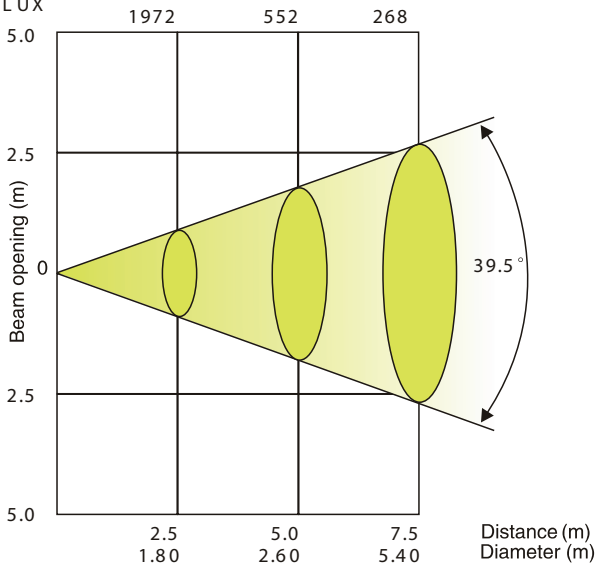

Design Wash LED Pro Photometric Data

Full

Beam angle 39.5°
Intensity LUX

Beam angle 39.5°
Intensity LUX

Beam angle 39.5°
Intensity LUX

Beam angle 39.5°
Intensity LUX