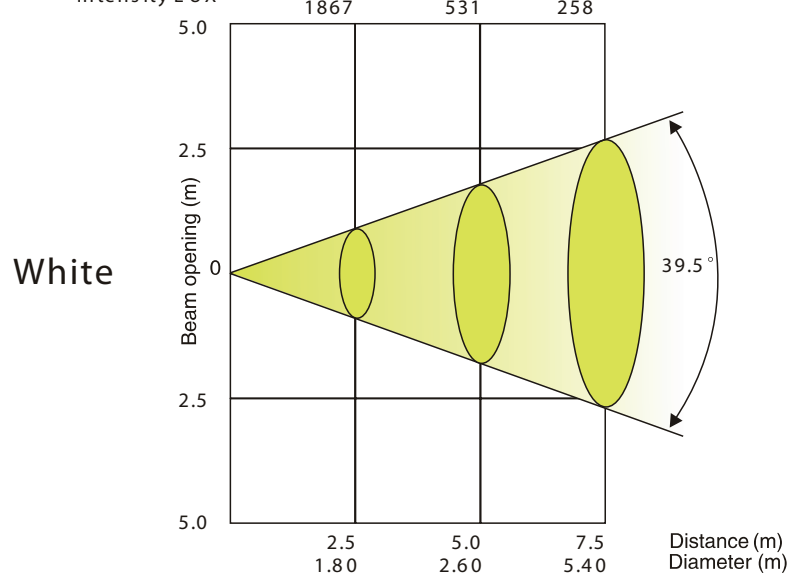

Design Wash LED Pro Photometric Data

Full

Beam angle 39.5°
Intensity LUX

Beam angle 39.5°
Intensity LUX

Beam angle 39.5°
Intensity LUX

Beam angle 39.5°
Intensity LUX