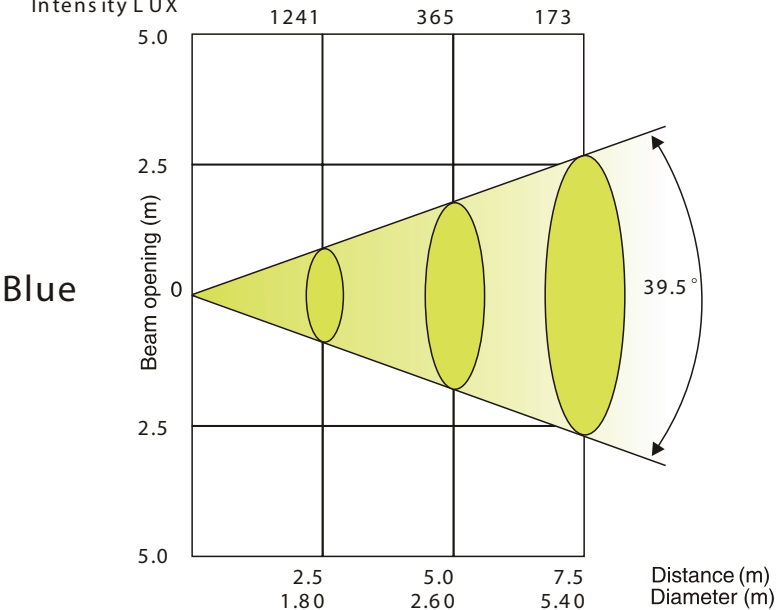

Design Wash LED Pro Photometric Data

Full

Beam angle 39.5°
Intensity LUX

Beam angle 39.5°
Intensity LUX

Beam angle 39.5°
Intensity LUX

Beam angle 39.5°
Intensity LUX