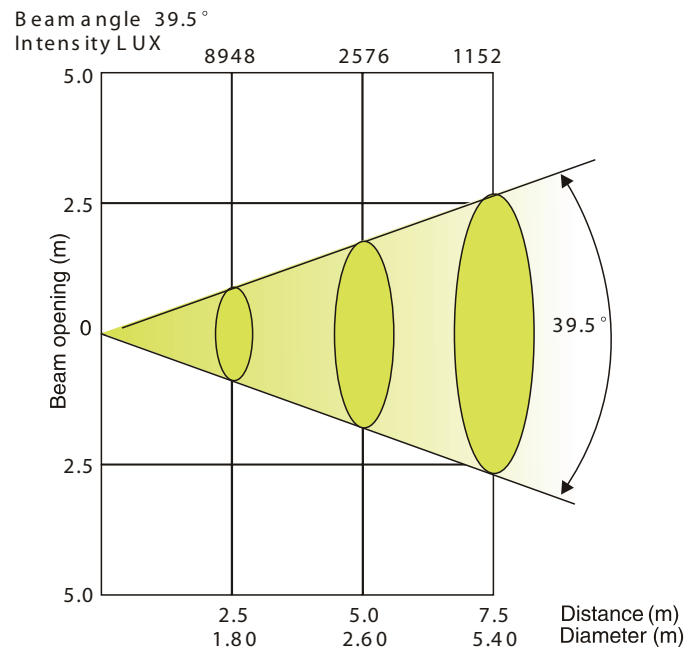

Design Wash LED Pro Photometric Data

Full

Beam angle 39.5°
Intensity LUX

Beam angle 39.5°
Intensity LUX

Beam angle 39.5°
Intensity LUX

Beam angle 39.5°
Intensity LUX