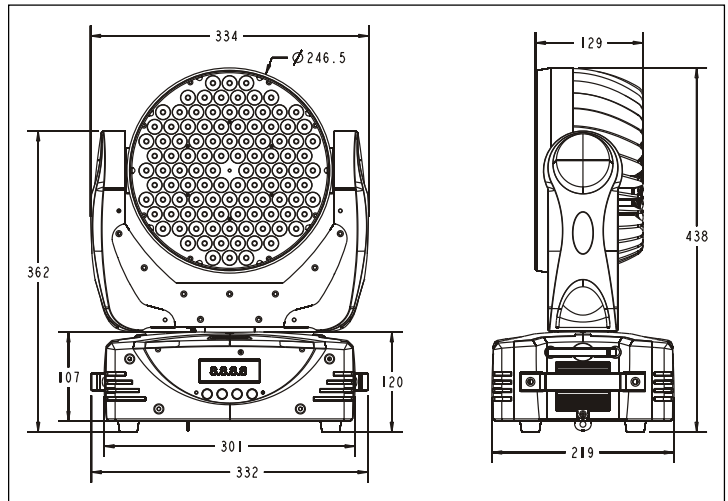

EWD MX
ELATION WIRELESS DMX

Design Wash LED Pro Dimensions

The Design Wash LED Pro by Elation Professional is a high output LED color changer equipped with 108 3W Rebel LEDs, 52 red, 22 green, 22 blue and 12 white featuring brilliant light output and infinite color possibilities. A standard beam angle of 39.5° is produced with the standard 25° lens (8,850 LUX / 822 FC @ 3M @ full) and 25° beam angle without the light frost filter. Optional 15° and 45° lens kits are available. The DLED 36 also features built-in EWD MX receiver for wireless DMX. The design of the fixture is optimized providing up to 50,000 hours estimated LED life and is equipped with a 98~240v multi-voltage internal power supply. The Design Wash LED Pro is fan cooled and rated IP 20, ideal for indoor applications. DMX control is via 13 DMX channels and control data input is via 3-pin or 5-pin DMX in/out XLR connections and rigging includes a single omega bracket.

FEATURES

- 108 x 3W Rebel LED's
- 52 Red ,22 Green, 22 Blue + 12 White
- Built-in color, strobe & dimming macros
- 25° Lens = 39.5° Beam Angle Effect
- 8,850 Lux @ 3M @ Full
- 3 Phase motors for Faster Pan / Tilt
- 630° or 540° Pan x 265° Tilt
- Fan Cooled - Fans regulated by auto or DMX
- Built in EWD MX Receiver for Wireless DMX
- Digital LCD Display
- Battery power on/off for LCD displa

TECHNICAL SPECIFICATIONS

- **DMX Channels:** 13 DMX Channels
- **Control:** 3 pin or 5pin DMX in/out
- **Dimmer:** Built-in dimming macros
- **Strobe:** Built-in color and strobe macros
- **IP Rating:** IP 20
- **Power Supply:** 98-240v Multi-voltage internal power supply
- **Power Consumption:** 360 Watts at full power – 3A
- **DB rating:** @ 1M = 59.6db
- **Lamp:** 108 x 3W Rebel LED's
52 Red ,22 Green, 22 Blue + 12 White
- **Lamp Life:** 50,000 hour rated LED source
- **Dimensions:** (LxWxH) 17.2" x 13" x 8.6" /
436.88 x 330.2 x 218.44mm
- **Weight:** 20.6 lbs / 9.3 kg
- **Rigging:** Rigging by single omega bracket