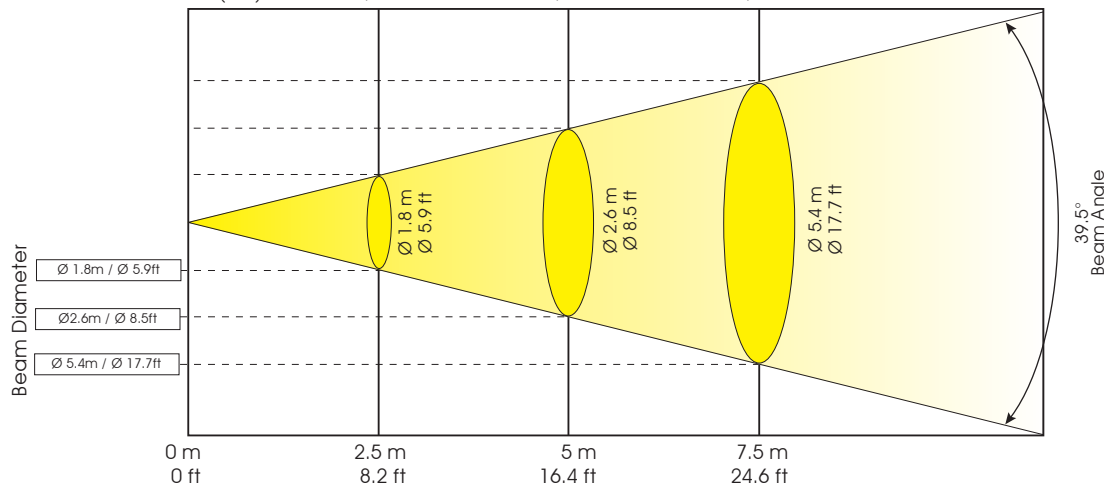

TECHNICAL SPECIFICATIONS

- **DMX Channels:** 13 DMX Channels
- **Control:** 3 pin or 5pin DMX in/out
- **Dimmer:** Built-in dimming macros
- **Strobe:** Built-in color and strobe macros
- **IP Rating:** IP 20
- **Power Supply:** 98-240v Multi-voltage internal power supply
- **Power Consumption:** 360 Watts at full power – 3A
- **DB rating:** @ 1M = 59.6db
- **Lamp:** 108 x 3W Rebel LED's
52 Red ,22 Green, 22 Blue + 12 White
- **Lamp Life:** 50,000 hour rated LED source
- **Dimensions:** (LxWxH) 17.2" x 13" x 8.6" /
436.88 x 330.2 x 218.44mm
- **Weight:** 20.6 lbs / 9.3 kg
- **Rigging:** Rigging by single omega bracket

Design Wash LED Pro

COLORS

- 108 x 3W Rebel LED's
- 52 Red ,22 Green, 22 Blue + 12 White
- Built-in color, strobe & dimming macros

PHOTOMETRICS

Design Wash LED Pro
Photometric Beam Angle Data

Standard 25° Lens = 39.5° Beam Angle Effect

LUX x 0.0929 = FC

R (52)	183 FC / 1972 LUX	51 FC / 552LUX	25 FC / 268 LUX
G (22)	383 FC / 4120 LUX	112 FC / 1203 LUX	36 FC / 389 LUX
B(22)	115 FC / 1241 LUX	34 FC / 365 LUX	16 FC / 173 LUX
W (12)	173 FC / 1867 LUX	50 FC / 531 LUX	24 FC / 258 LUX
Full (108)	831 FC / 8948 LUX	240 FC / 2576 LUX	107 FC / 1152 LUX