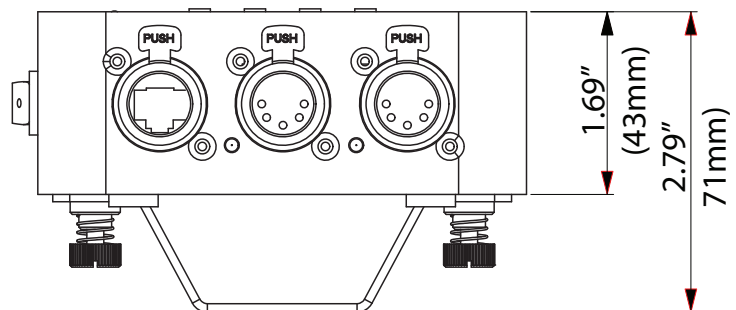

SIZE / WEIGHT

- Length: 4.76" (121mm)
- Width: 4.68" (119mm)
- Vertical Height: 1.69" (43mm)
- Weight: 0.88 lbs. (0.4g)

ELECTRICAL / THERMAL

- AC 100-240V - 50/60Hz
- 2.6W Max Power Consumption

ORDERING INFORMATION

ENO435	eNode2 POE
NARROW CLAMP	Narrow PRO Style Clamp
AC5PDMX5PRO	5 ft. (1.5m) 5pin PRO DMX Cable (Additional cable lengths available)

DIMENSIONS

Specifications subject to change without notice ©Elation Professional 03/17/19