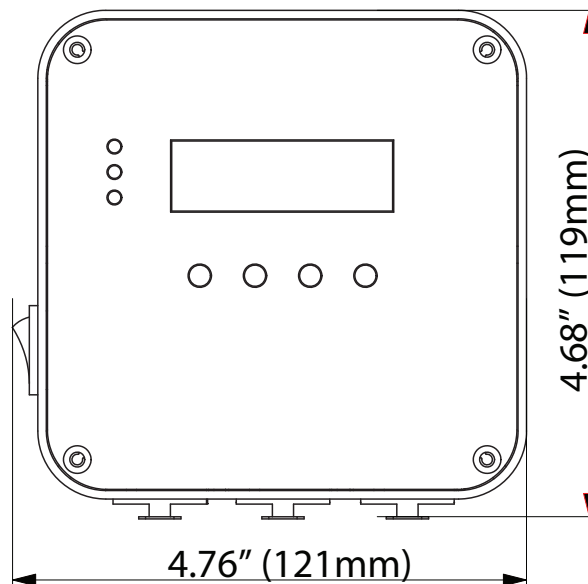

SIZE / WEIGHT

- Length: 4.76" (121mm)
- Width: 4.68" (119mm)
- Vertical Height: 1.69" (43mm)
- Weight: 0.88 lbs. (0.4g)

ELECTRICAL / THERMAL

- AC 100-240V - 50/60Hz
- 2.6W Max Power Consumption

ORDERING INFORMATION

ENO435	eNode2 POE
NARROW CLAMP	Narrow PRO Style Clamp
AC5PDMX5PRO	5 ft. (1.5m) 5pin PRO DMX Cable (Additional cable lengths available)

DIMENSIONS

Specifications subject to change without notice ©Elation Professional 03/17/19