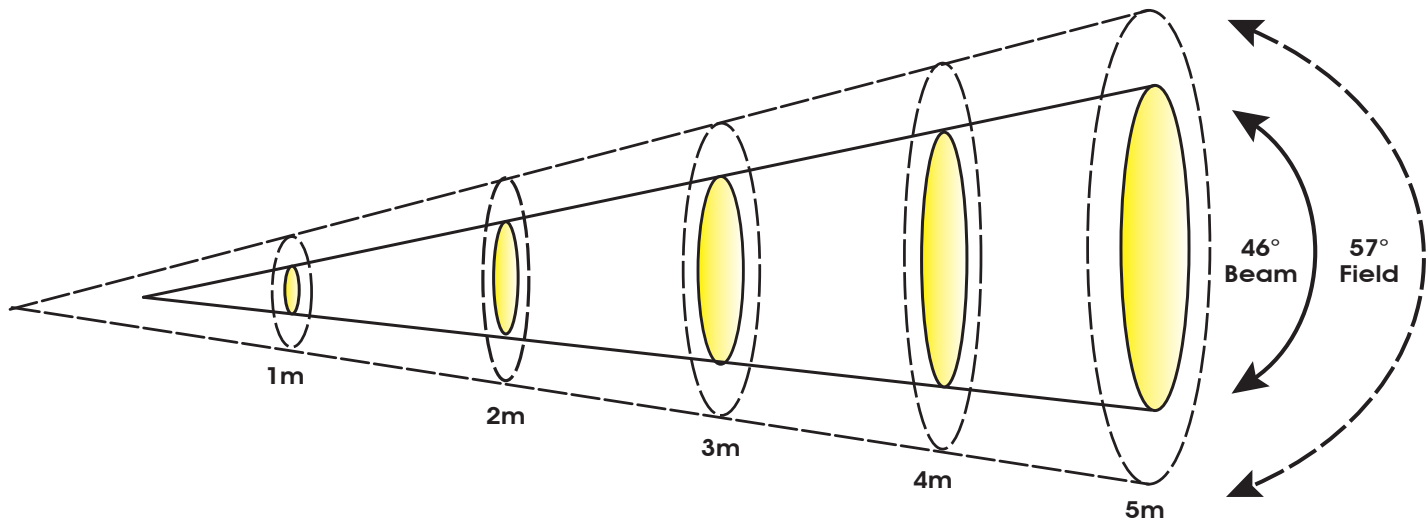

COLOUR CHORUS 24™

SKU# COL024

Photometric Data

Specifications are subject to change without any prior written notice.

	m	ft	m	ft	m	ft	m	ft	m	ft
Distance	1	3.3	2	6.6	3	9.8	4	13.1	5	16.4
46° Beam Diameter	0.85	2.8	1.7	5.6	2.55	8.4	3.4	11.2	4.24	13.9
57° Field Diameter	1.09	3.6	2.71	8.9	3.28	10.8	4.34	14.2	5.43	17.8
Photometrics	lux	fc	lux	fc	lux	fc	lux	fc	lux	fc
RED LEDs	2,810	261	930	86	496	46	297	28	198	18
GREEN LEDs	6,110	568	2,160	201	1,126	105	643	60	437	41
BLUE LEDs	5,760	535	1,930	179	972	90	548	51	368	34
AMBER LEDs	4,550	423	1,570	146	809	75	475	44	317	29
FULL ON	19,000	1,765	6,660	619	3,420	318	1,956	182	1,321	123