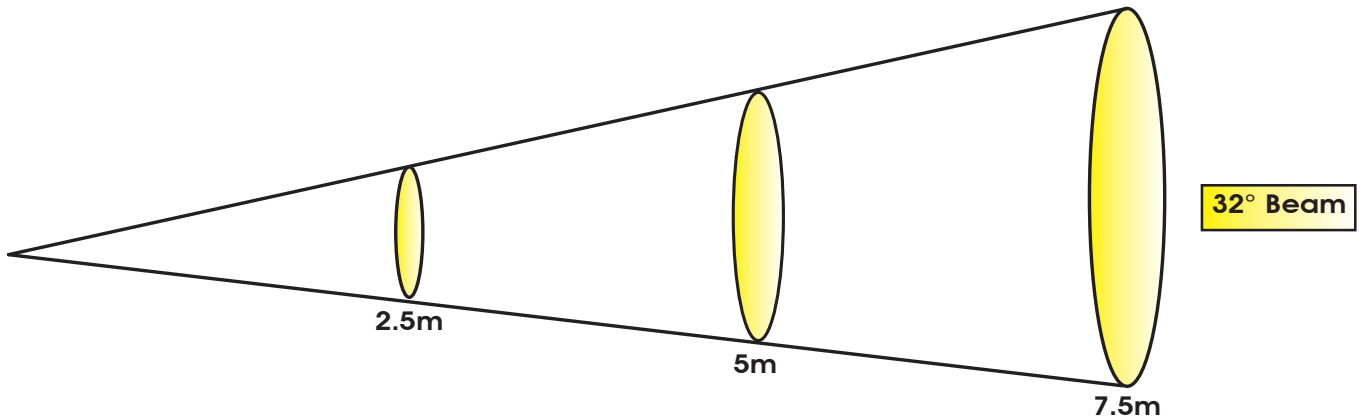

PLATINUM SPOT III™

SKU# EPS084

Photometric Data

Specifications are subject to change without any prior written notice.

16° MIN ZOOM

Distance	2.5m	8.2 ft	5m	16.4 ft	7.5m	24.6 ft
Diameter	0.7	2.3	1.4	4.6	2.1	6.9
Photometrics	lux	fc	lux	fc	lux	fc
FULL ON	17,500	1,626	4,450	413	2,178	202

32° MAX ZOOM

Distance	2.5m	8.2 ft	5m	16.4 ft	7.5m	24.6 ft
Diameter	1.43	4.7	2.86	9.4	4.29	14.1
Photometrics	lux	fc	lux	fc	lux	fc
FULL ON	5,373	499	1,438	134	700	65