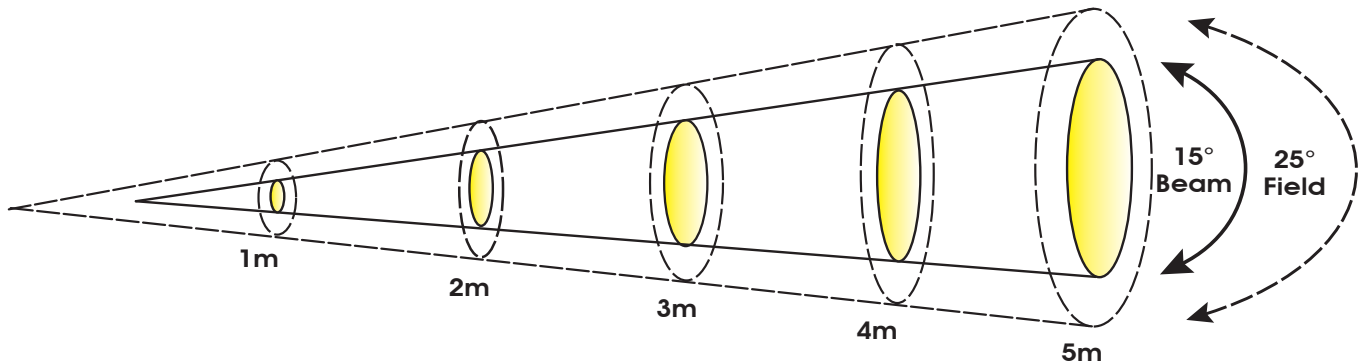

CUEPIX PAR 300™

SKU# CUE313

Photometric Data

Specifications are subject to change without any prior written notice.

	1m		2m		3m		4m		5m	
Distance	m	ft	m	ft	m	ft	m	ft	m	ft
15° Beam Diameter	0.66	2.2	0.84	2.8	1.18	3.9	1.35	4.4	1.62	5.3
25° Field Diameter	0.75	2.5	1.18	3.9	1.63	5.3	2.07	6.8	2.51	8.2
Photometrics	lux	fc	lux	fc	lux	fc	lux	fc	lux	fc
RED LEDs	6,458	600	1,860	173	930	86	526	49	331	31
GREEN LEDs	7,110	661	2,140	199	1,078	100	606	56	395	37
BLUE LEDs	10,620	987	3,030	281	1,520	141	841	78	552	51
FULL ON	24,200	2,248	7,110	661	3,230	300	1,925	179	1,250	116