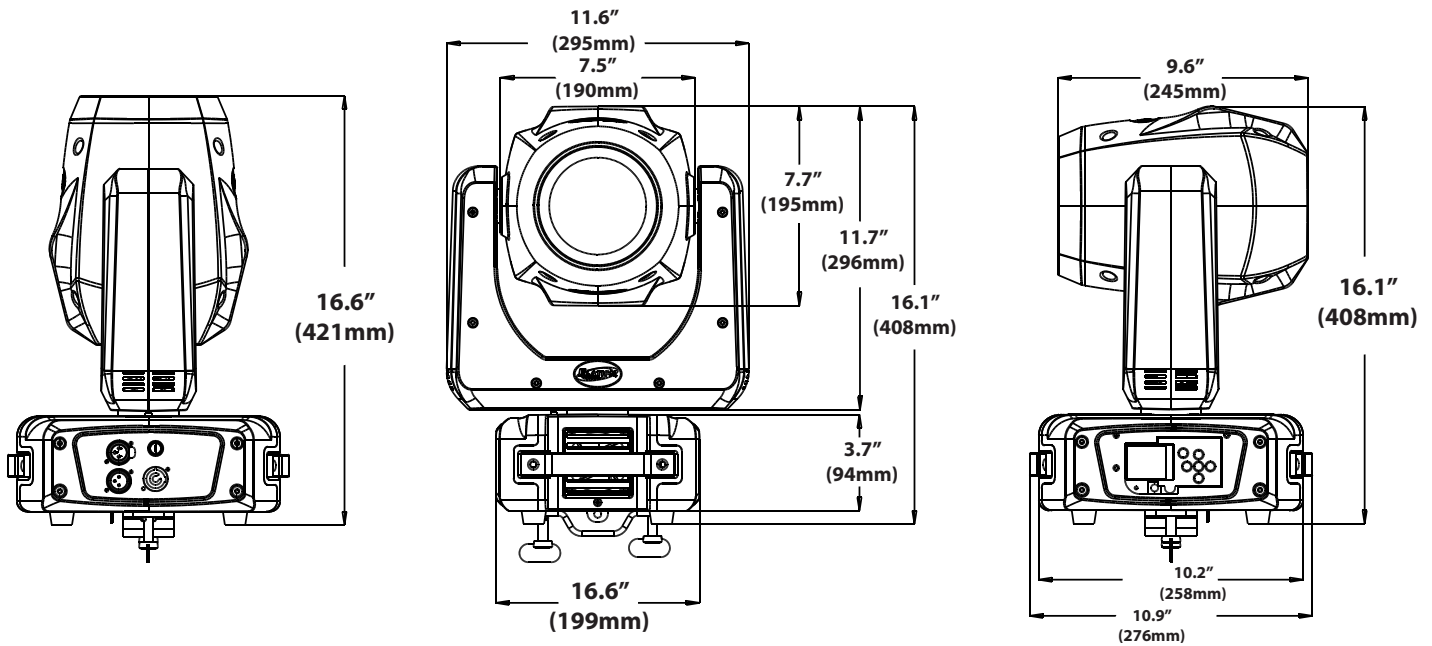

RAYZOR BEAM 2R™

SKU# RAY536

Dimensional Drawings

Specifications are subject to change without any prior written notice.

Weight: 27.6 lbs. (12.5 kg)

Elation Professional USA | 6122 S. Eastern Ave. | Los Angeles, CA. 90040
323-582-3322 | 323-832-9142 fax | www.elationlighting.com | info@elationlighting.com