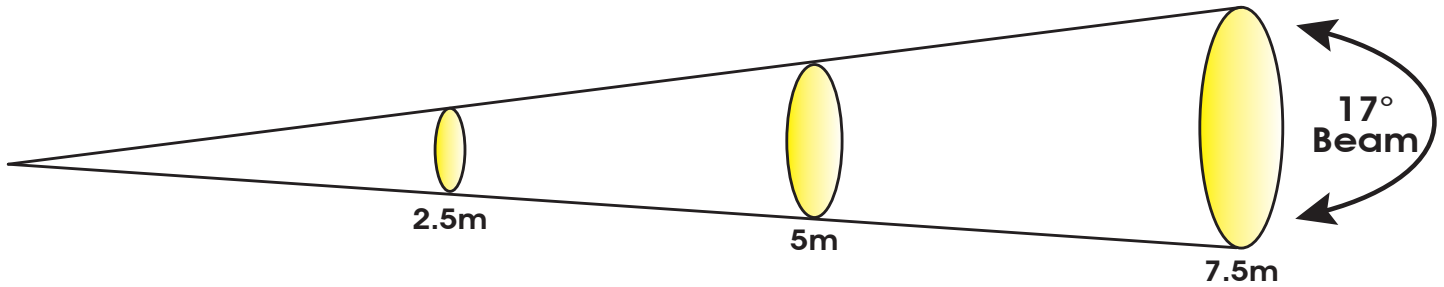

DW PROFILE™

SKU# DLE077

Photometric Data

Specifications are subject to change without any prior written notice.

MIN ZOOM

	m	ft	m	ft	m	ft
Distance	2.5	8.2	5	16.4	7.5	24.6
17° Beam Diameter	0.75	2.5	1.5	4.9	2.25	7.4
	lux	fc	lux	fc	lux	fc
FULL ON	20,200	1,877	5,412	503	2,423	225
COOL WHITE	11,450	1,064	3,097	288	1,383	128
WARM WHITE	9,150	850	2,468	229	1,110	103

MAX ZOOM

	m	ft	m	ft	m	ft
Distance	2.5	8.2	5	16.4	7.5	24.6
27° Beam Diameter	1.2	3.9	2.4	7.9	3.6	11.8
	lux	fc	lux	fc	lux	fc
FULL ON	9,640	896	2,516	234	1,141	106
COOL WHITE	5,472	508	1,400	130	6,503	604
WARM WHITE	4,406	409	1,113	103	5,213	484