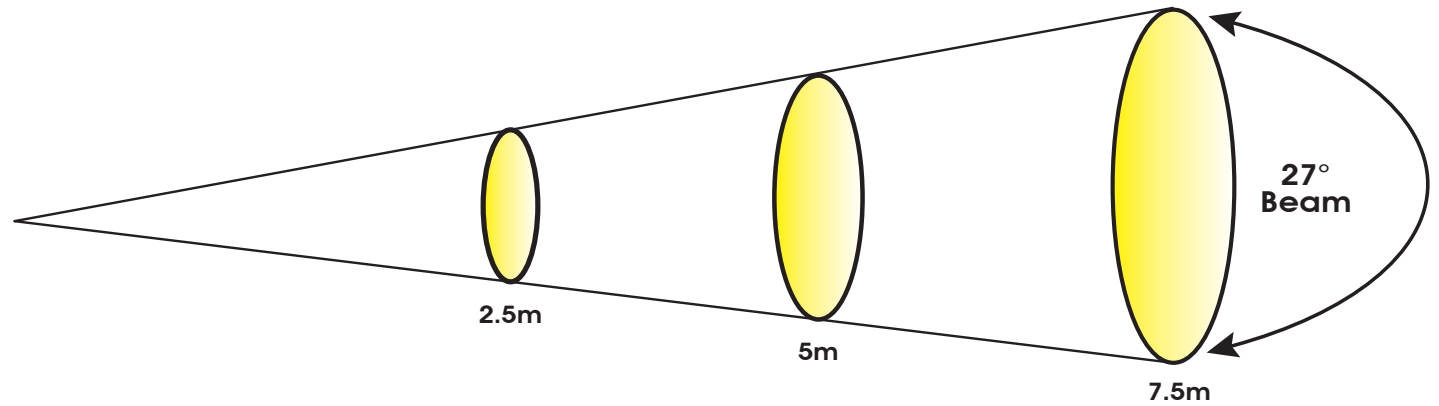

DW PROFILE™

SKU# DLE077

Photometric Data

Specifications are subject to change without any prior written notice.

MIN ZOOM

	m	ft	m	ft	m	ft
Distance	2.5	8.2	5	16.4	7.5	24.6
17° Beam Diameter	0.75	2.5	1.5	4.9	2.25	7.4
	lux	fc	lux	fc	lux	fc
FULL ON	20,200	1,877	5,412	503	2,423	225
COOL WHITE	11,450	1,064	3,097	288	1,383	128
WARM WHITE	9,150	850	2,468	229	1,110	103

MAX ZOOM

	m	ft	m	ft	m	ft
Distance	2.5	8.2	5	16.4	7.5	24.6
27° Beam Diameter	1.2	3.9	2.4	7.9	3.6	11.8
	lux	fc	lux	fc	lux	fc
FULL ON	9,640	896	2,516	234	1,141	106
COOL WHITE	5,472	508	1,400	130	6,503	604
WARM WHITE	4,406	409	1,113	103	5,213	484