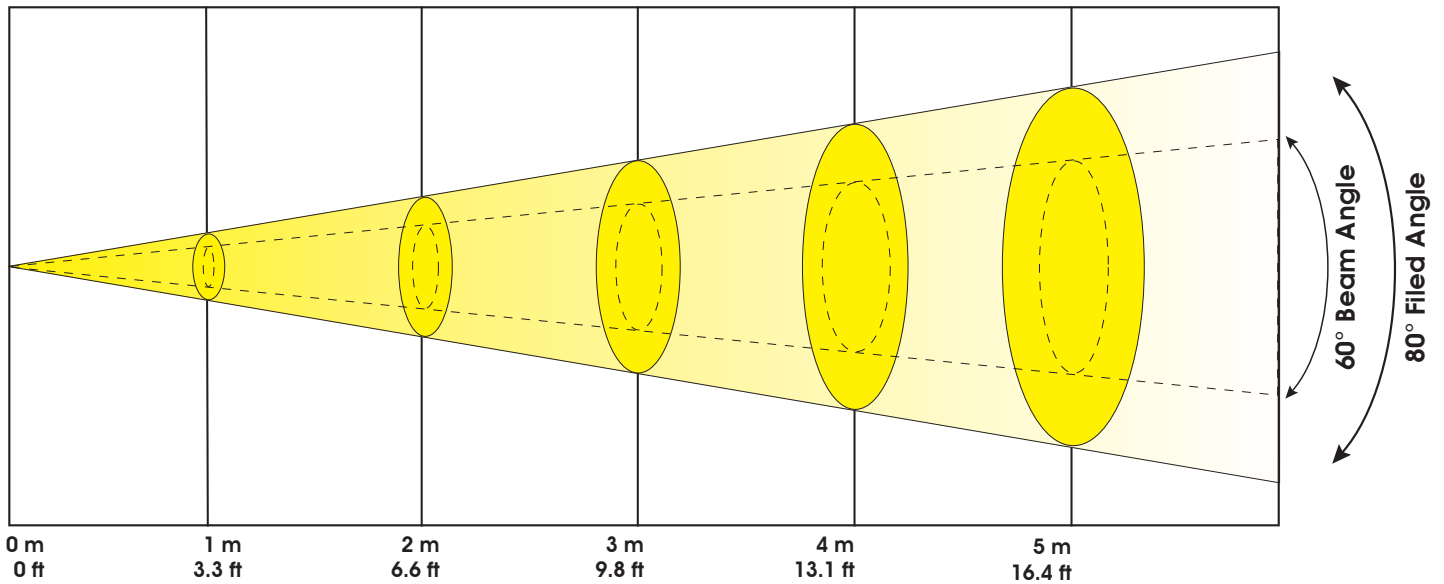

CUEPIX STRIP TRI™

SKU# CUE283

Photometric Data

Specifications and improvements in the design of this unit are subject to change without any prior written notice.

RED LEDs	109 FC / 1169 LUX	29 FC / 315 LUX	14 FC / 151 LUX	8 FC / 84 LUX	5 FC / 57 LUX
GREEN LEDs	111 FC / 1199 LUX	31 FC / 332 LUX	14 FC / 156 LUX	8 FC / 85 LUX	5 FC / 57 LUX
BLUE LEDs	175 FC / 1880 LUX	47 FC / 508 LUX	22 FC / 232 LUX	12 FC / 133 LUX	8 FC / 88 LUX
FULL ON	387 FC / 4170 LUX	107 FC / 107 LUX	50 FC / 540 LUX	24 FC / 253 LUX	15 FC / 157 LUX

LUX x 0.0929 = FC

60° Beam Angle	Ø 1.7 m / Ø 5.4 ft	Ø 2.4 m / Ø 7.7 ft	Ø 3.5 m / Ø 10.6 ft	Ø 4.6 m / Ø 15.1 ft	Ø 5.8 m / Ø 18.9 ft
80° Field Angle	Ø 2.2 m / Ø 7.2 ft	Ø 3.4 m / Ø 11.0 ft	Ø 5.0 m / Ø 16.5 ft	Ø 6.7 m / Ø 22.0 ft	Ø 8.4 m / Ø 27.6 ft