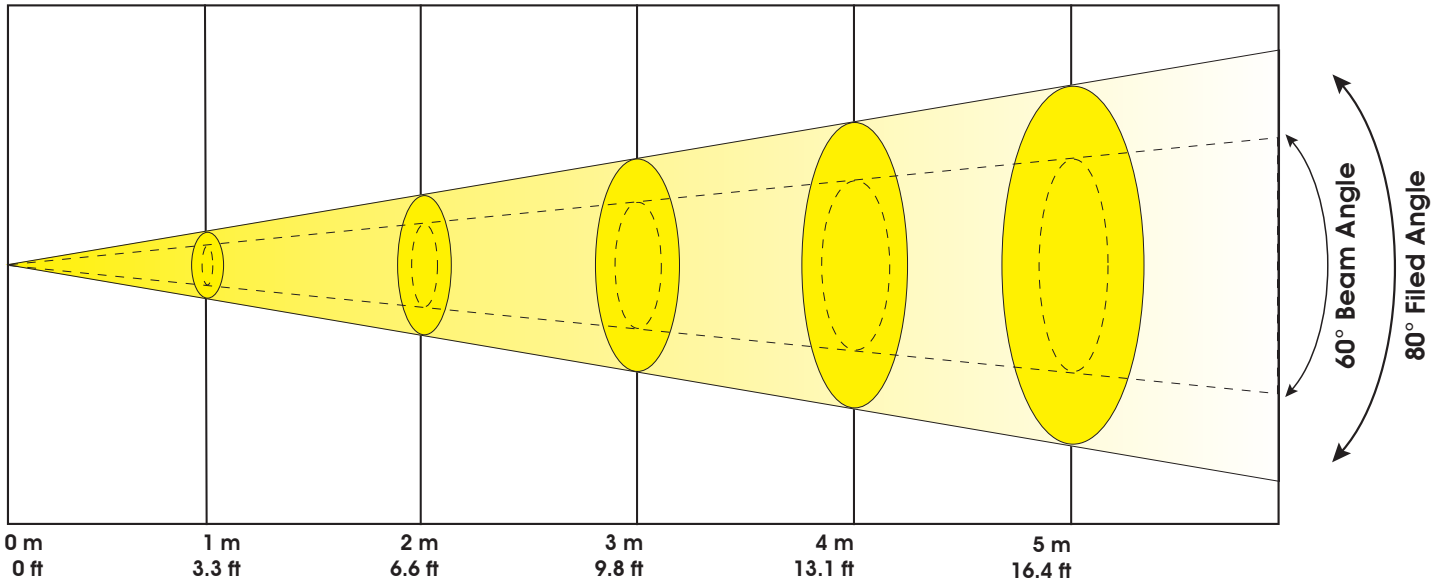

# CUEPIX STRIP WW™

SKU# CUE277

## Photometric Data

Specifications and improvements in the design of this unit are subject to change without any prior written notice.

FULL ON    278 FC / 2990 LUX    107 FC / 813 LUX    50 FC / 500 LUX    24 FC / 230 LUX    15 FC / 148 LUX    LUX x 0.0929 = FC

Max Beam Diameter

60° Beam Angle	Ø 1.7 m / Ø 5.4 ft	Ø 2.4 m / Ø 7.7 ft	Ø 3.5 m / Ø 10.6 ft	Ø 4.6 m / Ø 15.1 ft	Ø 5.8 m / Ø 18.9 ft
80° Field Angle	Ø 2.2 m / Ø 7.2 ft	Ø 3.4 m / Ø 11.0 ft	Ø 5.0 m / Ø 16.5 ft	Ø 6.7 m / Ø 22.0 ft	Ø 8.4 m / Ø 27.6 ft