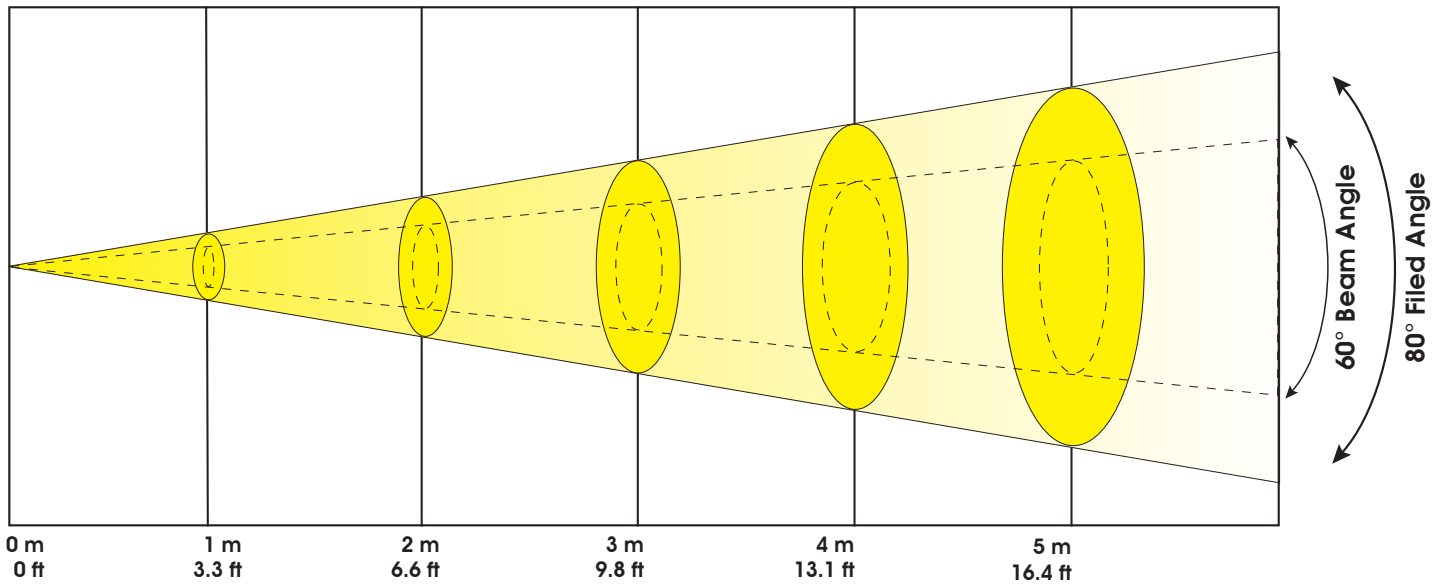

CUEPIX PANEL™

SKU# CUE295

Photometric Data

Specifications and improvements in the design of this unit are subject to change without any prior written notice.

PRELIMINARY

RED LEDs	307 FC / 3310 LUX	98 FC / 1058 LUX	50 FC / 535 LUX	27 FC / 295 LUX	15 FC / 161 LUX
GREEN LEDs	346 FC / 3720 LUX	112 FC / 1205 LUX	73 FC / 784 LUX	34 FC / 364 LUX	19 FC / 203 LUX
BLUE LEDs	545 FC / 5870 LUX	175 FC / 1880 LUX	105 FC / 1135 LUX	59 FC / 635 LUX	28 FC / 302 LUX
FULL ON	1439 FC / 15,490 LUX	486 FC / 5230 LUX	234 FC / 2520 LUX	107 FC / 1150 LUX	68 FC / 731 LUX

LUX x 0.0929 = FC

60° Beam Angle	Ø 1.7 m / Ø 5.4 ft	Ø 2.9 m / Ø 9.4 ft	Ø 4.0 m / Ø 13.0 ft	Ø 5.1 m / Ø 16.7 ft	Ø 6.3 m / Ø 20.5 ft
80° Field Angle	Ø 2.2 m / Ø 7.2 ft	Ø 3.9 m / Ø 12.6 ft	Ø 5.5 m / Ø 18.1 ft	Ø 7.2 m / Ø 23.6 ft	Ø 8.9 m / Ø 29.2 ft