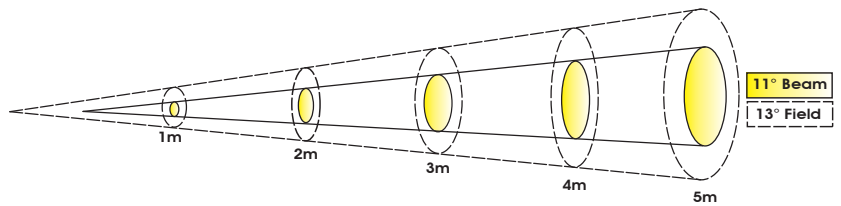

PRODUCT SPECIFICATIONS

SOURCE

(7) 15W RGBW 4-in-1 LEDs
100,000 Hour Average LED Life*

PHOTOMETRIC DATA

56,149 LUX 5,216 FC @3.3' (1m)
36,935 LUX 3,431 FC @6.6' (2m)
20,439 LUX 1,899 FC @9.8' (3m)
11,897 LUX 1,105 FC @13.1' (4m)
7,617 LUX 708 FC @16.4' (5m)

EFFECTS

Individual Pixel Control
Strobe and Selectable Dimming Curves

COLOR

RGBW

CONTROL / CONNECTIONS

(11) DMX Channel Modes
(4CH1:04 / 4CH2:04 / 6 / 8 / 10 / 12 / 27 / 28 / 30 / 32 / 35)
RDM (Remote Device Management)
4 Touch Control Pads
LCD Menu Display
IP DMX In/Out
IP Power In/Out

SIZE / WEIGHT

Length: 12.3" (313mm)
Width: 6.9" (174.5mm)
Vertical Height: 11.8" (300mm)
Weight: 14.0 lbs. (6.4 kg)

ELECTRICAL / THERMAL

AC 100-240V - 50/60Hz
110W Max Power Consumption
5F to 113°F (-15°C to 45°C)

APPROVALS / RATINGS

INSTALLATION

Rigging: Clamps (Not Included)
Working Position: Any (360°)

INCLUDED ITEMS

Male Edison to IP Female Power Cable 6.6 ft. (2m)
Male 3pin XLR to IP Female DMX Input Cable 3.3 ft (1m)
Female 3pin XLR to IP Male DMX Output Cable 3.3 ft (1m)

PHOTOMETRIC DATA

	1 m	3.3 ft	2 m	6.6 ft	3 m	9.8 ft	4 m	13.1 ft	5 m	16.4 ft
11° Beam	0.19	0.6	0.39	1.3	0.55	1.8	0.75	2.5	0.92	3.0
13° Field	0.29	1.0	0.83	2.7	0.83	2.7	1.11	3.6	1.42	4.7
	lux	fc	lux	fc	lux	fc	lux	fc	lux	fc
RED LEDs	11,493	1,068	7,530	700	4,135	384	2,319	215	1,554	144
GREEN LEDs	22,716	2,110	16,311	1,515	10,157	944	6,141	570	3,865	359
BLUE LEDs	4,664	433	3,352	311	1,932	179	1,120	104	713	66
WHITE LEDs	37,175	3,454	19,496	1,811	9,524	885	5,512	512	3,421	318
FULL ON	56,149	5,216	36,935	3,431	20,439	1,899	11,897	1,105	7,617	708