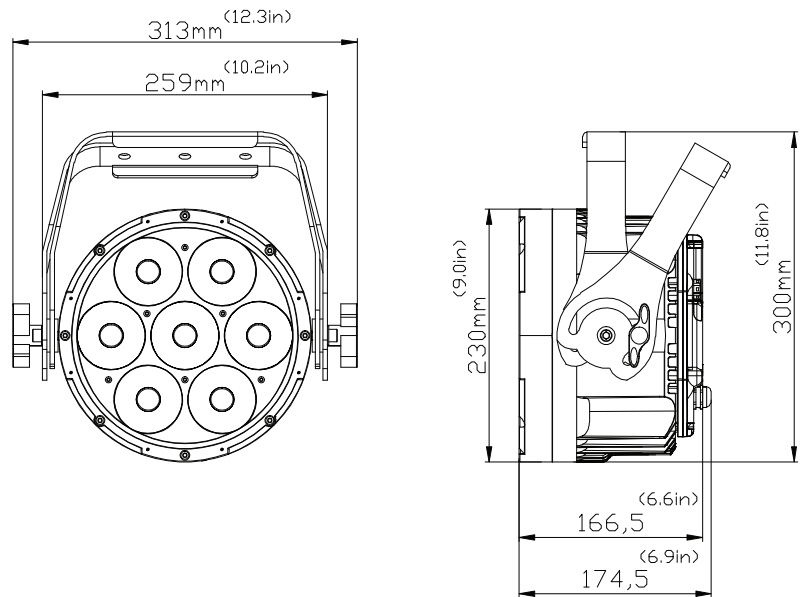

DIMENSIONAL DIAGRAMS

OPTIONAL ACCESSORIES

ORDER CODE	ITEM
TRIGGER CLAMP	Heavy Duty Wrap Around Hook Style Clamp
EWD001	EWDMX IP Wireless IP65 DMX Transceiver
SIXPAR/2MDLC	6.6 ft. (2m) IP Data Link Cable
SIXPAR/2MPLC	6.6 ft. (2m) IP Power Link Cable
SIXPAR/3MDLC	9.8 ft. (3m) IP Data Link Cable
SIXPAR/3MDLC	9.8 ft. (3m) IP Power Link Cable
SIXPAR/5MDLC	**SPECIAL ORDER ITEM** 16.4 ft. (5m) IP Data Link Cable
SIXPAR/5MPLC	**SPECIAL ORDER ITEM** 16.4 ft. (5m) IP Power Link Cable
SIXPAR/10MDLC	**SPECIAL ORDER ITEM** 32.8 ft. (10m) IP Data Link Cable
SIXPAR/10MPLC	**SPECIAL ORDER ITEM** 32.8 ft. (10m) IP Power Link Cable
SIXPAR/20MDLC	**SPECIAL ORDER ITEM** 65.6 ft. (20m) IP Data Link Cable
SIXPAR/20MPLC	**SPECIAL ORDER ITEM** 65.6 ft. (20m) IP Power Link Cable
SIXPAR/DIAC	Data IN IP Adapter Cable
SIXPAR/DOAC	Data OUT IP Adapter Cable
SIXPAR/PIAC	Power IN IP Adapter Cable
SIXPAR/POAC	Power OUT IP Adapter Cable
SIXPAR/TERMINATOR	DMX Terminator End Cap
SIXPAR200/GFH	Gel Frame and Holder Kit

Specifications are subject to change without notice ©Elation Professional 05/22/16

Elation Professional USA | 6122 S. Eastern Ave. | Los Angeles, CA 90040
323-582-3322 | 323-832-9142 fax | www.elationlighting.com | info@elationlighting.com

Elation Professional B.V. | Junostraat 2 | 6468 EW Kerkrade, The Netherlands
+31 45 546 85 66 | +31 45 546 85 96 fax | www.elationlighting.eu | info@elationlighting.eu