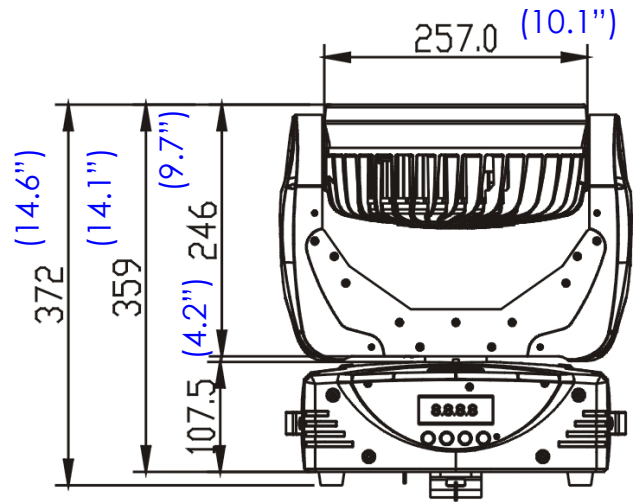

DESIGN WASH LED ZOOM CW

SKU# DWZ068 (COOL WHITE)

Dimensional Drawings millimeters (inches)

Specifications and improvements in the design of this unit are subject to change without any prior written notice.

ELATION | DESIGN WASH LED ZOOM CW™ | dimensional drawings

Elation Professional USA | 6122 S. Eastern Ave. | Los Angeles, CA. 90040

323-582-3322 | 323-832-9142 fax | www.elationlighting.com | info@elationlighting.com