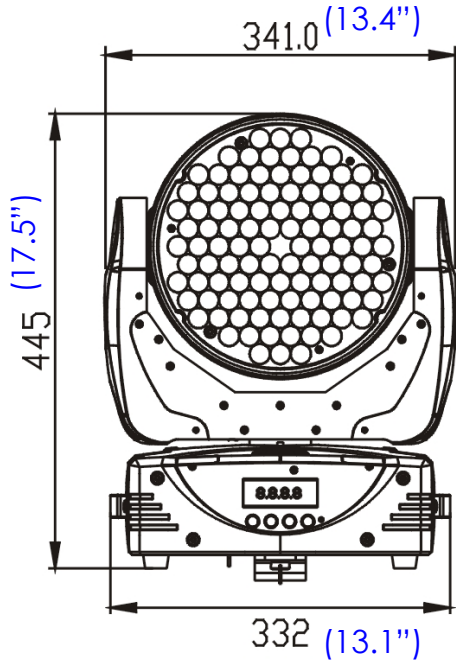

DESIGN WASH LED ZOOM CW

SKU# DWZ068 (COOL WHITE)

Dimensional Drawings millimeters (inches)

Specifications and improvements in the design of this unit are subject to change without any prior written notice.

ELATION | DESIGN WASH LED ZOOM CW™ | dimensional drawings

Elation Professional USA | 6122 S. Eastern Ave. | Los Angeles, CA. 90040

323-582-3322 | 323-832-9142 fax | www.elationlighting.com | info@elationlighting.com