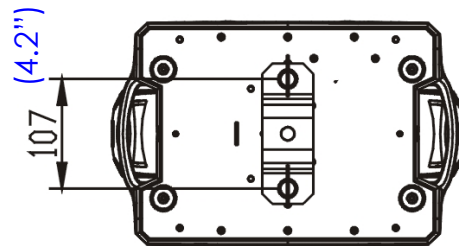

DESIGN WASH LED ZOOM CW

SKU# DWZ068 (COOL WHITE)

Dimensional Drawings millimeters (inches)

Specifications and improvements in the design of this unit are subject to change without any prior written notice.

ELATION | DESIGN WASH LED ZOOM CW™ | dimensional drawings

Elation Professional USA | 6122 S. Eastern Ave. | Los Angeles, CA. 90040

323-582-3322 | 323-832-9142 fax | www.elationlighting.com | info@elationlighting.com