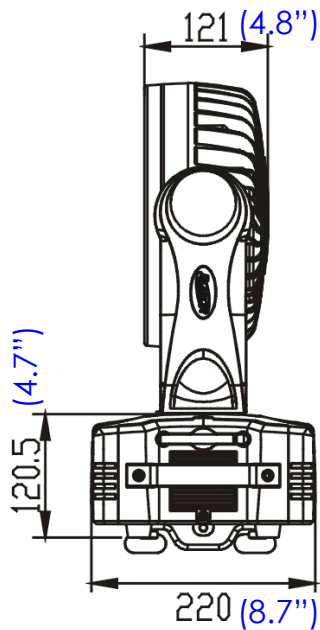

DESIGN WASH LED ZOOM CW

SKU# DWZ068 (COOL WHITE)

Dimensional Drawings millimeters (inches)

Specifications and improvements in the design of this unit are subject to change without any prior written notice.

ELATION | DESIGN WASH LED ZOOM CW™ | dimensional drawings

Elation Professional USA | 6122 S. Eastern Ave. | Los Angeles, CA. 90040

323-582-3322 | 323-832-9142 fax | www.elationlighting.com | info@elationlighting.com