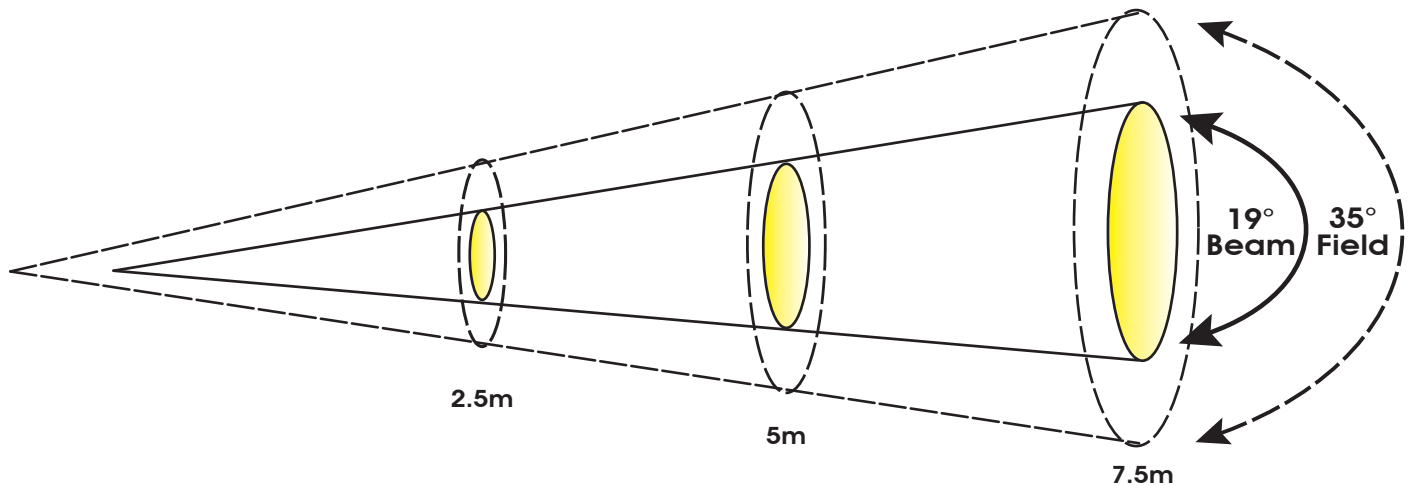

DESIGN WASH LED ZOOM CW™

SKU# DWZ068

Photometric Data

Specifications are subject to change without any prior written notice.

	m	ft	m	ft	m	ft
Distance	2.5	8.2	5	16.4	7.5	24.6
6° Beam Diameter	0.24	0.8	0.48	1.6	0.72	2.4
10° Field Diameter	0.44	1.4	0.88	2.9	1.32	4.3
	lux	fc	lux	fc	lux	fc
FULL ON	68,380	6,353	18,820	1,748	9,200	855

	m	ft	m	ft	m	ft
Distance	2.5	8.2	5	16.4	7.5	24.6
19° Beam Diameter	0.83	2.7	1.66	5.4	2.49	8.2
35° Field Diameter	1.58	5.2	3.16	10.4	4.74	15.6
	lux	fc	lux	fc	lux	fc
FULL ON	7,202	669	1,837	171	870	81

Elation Professional USA | 6122 S. Eastern Ave. | Los Angeles, CA. 90040
 323-582-3322 | 323-832-9142 fax | www.elationlighting.com | info@elationlighting.com