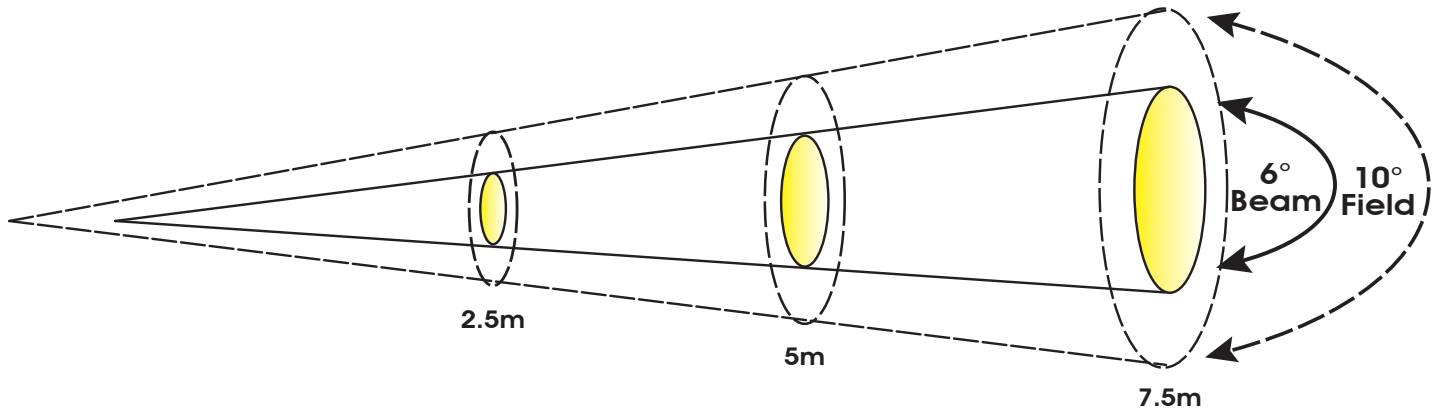

DESIGN WASH LED ZOOM CW™

SKU# DWZ068

Photometric Data

Specifications are subject to change without any prior written notice.

	m	ft	m	ft	m	ft
Distance	2.5	8.2	5	16.4	7.5	24.6
6° Beam Diameter	0.24	0.8	0.48	1.6	0.72	2.4
10° Field Diameter	0.44	1.4	0.88	2.9	1.32	4.3
	lux	fc	lux	fc	lux	fc
FULL ON	68,380	6,353	18,820	1,748	9,200	855

	m	ft	m	ft	m	ft
Distance	2.5	8.2	5	16.4	7.5	24.6
19° Beam Diameter	0.83	2.7	1.66	5.4	2.49	8.2
35° Field Diameter	1.58	5.2	3.16	10.4	4.74	15.6
	lux	fc	lux	fc	lux	fc
FULL ON	7,202	669	1,837	171	870	81

Elation Professional USA | 6122 S. Eastern Ave. | Los Angeles, CA. 90040
 323-582-3322 | 323-832-9142 fax | www.elationlighting.com | info@elationlighting.com