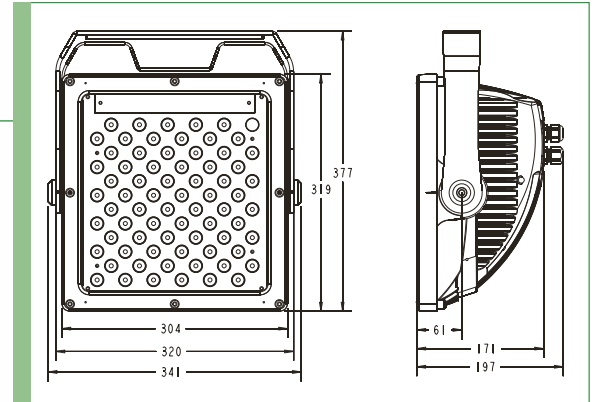

LED Lighting Solutions

RGBW MODEL

- . RGBW Outdoor IP65 Design Panel
- . 72W x 3 Watt RGBW LED's

PRODUCT FEATURES

- . IP 65 Rugged Die Cast Aluminum Case Design
- . 10° beam angle, 22° field angle
- . Built In Color Macros, Auto & Manual control

TECHNICAL SPECIFICATIONS

- . **DMX Channels:** 4 DMX modes – 4/5/7/9 Channels
- . **Control:** USITT DMX-512, 3 pin DMX
- . **Color:** Linear RGBW Color Mixing, infinite color possibilities
- . **Strobe:** 25 flashes per second
- . **Dimmer:** 0-100% continuous dimming
- . **Cooling:** Silent Operation, convection cooled, no fans
- . **LED's Source:** 72 x 3W LEDs
18 Red, 18 Blue, 18 Green, 18 White
- . **Lux:** 10,430 lux / 969 fc @ 2.5m / 8' @ full
- . **LED Life:** 100,000 hours rated life
- . **Approvals:** (cETLus pending)

ENVIRONMENTAL SPECIFICATIONS

- . **Maximum Ambient Temperature:** 113°F / 45°C
- . **IP Level:** IP 65

ELECTRICAL SPECIFICATIONS

- . **Ballast:** Electronic Switching Power supply
- . **Power Supply:** 100-240V 50/60Hz
- . **Power Consumption:** 250W
- . **Dimensions:** (LxWxH) 13" x 7.75" x 15" / 341 x 197 x 377mm
- . **Weight:** 26.5 lbs. (12 Kgs)

Beam Diameter

10° Beam Angle	Ø 0.44 m / Ø 1.44 ft	Ø 0.88 m / Ø 2.89 ft	Ø 0.66 m / Ø 2.16 ft
22° Field Angle	Ø 0.98 m / Ø 3.21 ft	Ø 1.96 m / Ø 6.43 ft	Ø 2.94 m / Ø 9.64 ft

DMX Traits

4 Channel Mode:

Channel	Value	Function
1	0 - 255	Red (0-black, 255-100% Red)
2	0 - 255	Green (0-black, 255-100% Green)
3	0 - 255	Blue (0-black, 255-100% Blue)
4	0 - 255	White (0-black, 255-100% White)