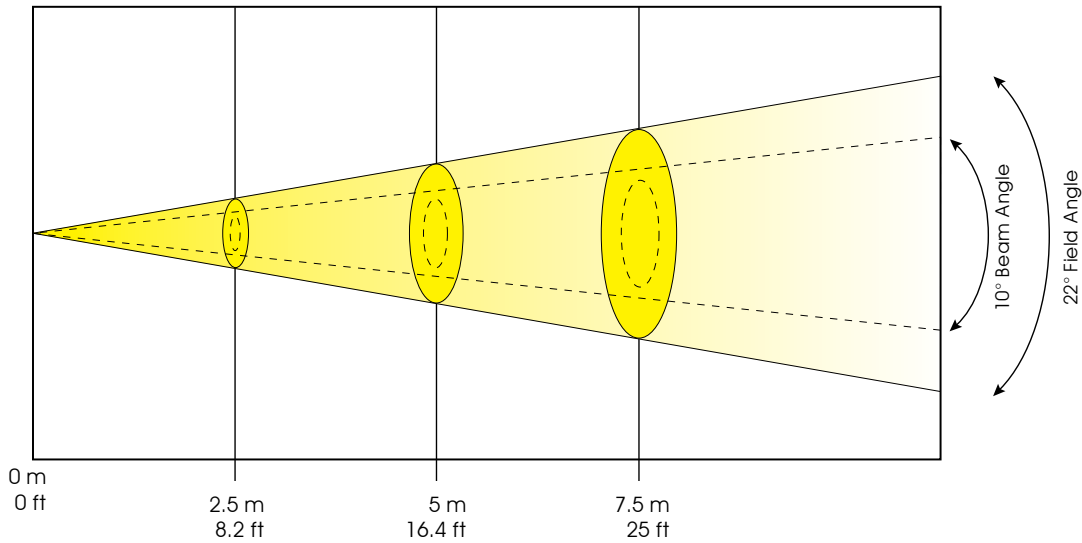

TECHNICAL SPECIFICATIONS

- . **DMX Channels:** 4 DMX modes – 4/5/7/9 Channels
- . **Control:** USITT DMX-512, 3 pin DMX
- . **Color:** Linear RGBW Color Mixing, infinite color possibilities
- . **Strobe:** 25 flashes per second
- . **Dimmer:** 0-100% continuous dimming
- . **Cooling:** Silent Operation, convection cooled, no fans
- . **LED's Source:** 72 x 3W LEDs
18 Red, 18 Blue, 18 Green, 18 White
- . **Lux:** 10,430 lux / 969 fc @ 2.5m / 8' @ full
- . **LED Life:** 100,000 hours rated life
- . **Approvals:** (cETLus pending)

ENVIRONMENTAL SPECIFICATIONS

- . **Maximum Ambient Temperature:** 113°F / 45°C
- . **IP Level:** IP 65

ELECTRICAL SPECIFICATIONS

- . **Ballast:** Electronic Switching Power supply
- . **Power Supply:** 100-240V 50/60Hz
- . **Power Consumption:** 250W
- . **Dimensions:** (LxWxH) 13" x 7.75" x 15" / 341 x 197 x 377mm
- . **Weight:** 26.5 lbs. (12 Kgs)

Photometrics

ELAR 216 Panel RGBW Photometric Beam Angle Data

10° Beam Angle, 22° Field Angle / 25° Lens

LUX x 0.0929 = FC

R (18)	184 FC / 1,986 LUX	49 FC / 532 LUX	238 FC / 2,561 LUX
G (18)	352 FC / 3,788 LUX	99 FC / 1,067 LUX	48 FC / 515 LUX
B (18)	91 FC / 980 LUX	25 FC / 270 LUX	121 FC / 1,301 LUX
W (18)	304 FC / 3,276 LUX	81 FC / 870.8 LUX	39 FC / 420 LUX
Full (72)	969 FC / 10,430 LUX	525 FC / 2,717 LUX	122 FC / 1,311 LUX

Beam Diameter

10° Beam Angle	Ø 0.44 m / Ø 1.44 ft	Ø 0.88 m / Ø 2.89 ft	Ø 0.66 m / Ø 2.16 ft
22° Field Angle	Ø 0.98 m / Ø 3.21 ft	Ø 1.96 m / Ø 6.43 ft	Ø 2.94 m / Ø 9.64 ft

DMX Traits

4 Channel Mode:

Channel	Value	Function
1	0 - 255	Red (0-black, 255-100% Red)
2	0 - 255	Green (0-black, 255-100% Green)
3	0 - 255	Blue (0-black, 255-100% Blue)
4	0 - 255	White (0-black, 255-100% White)