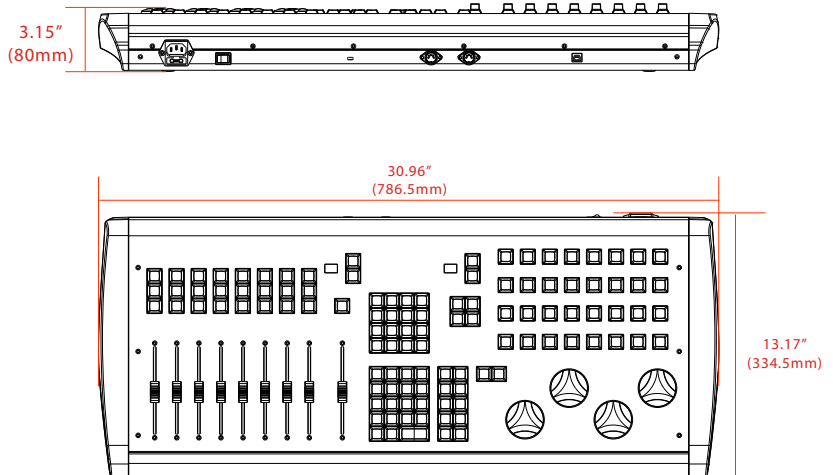

SIZE / WEIGHT

- Length: 30.96" (786.5mm)
- Width: 13.17" (334.5mm)
- Vertical Height: 3.15" (80mm)
- Weight: 17 lbs. (7.7kg)

ELECTRICAL / THERMAL

- AC 100-240V - 50/60Hz
- 35W Max Power Consumption

INSTALLATION

- Any Flat Surface

INCLUDED ITEMS

- (1) Power Cable

DIMENSIONAL DRAWING

OPTIONAL ACCESSORIES

COMPATIBLE WITH

EMULATION CONTROL SOFTWARE
SKU# EMU100
Macbook NOT included

COMPATIBLE WITH