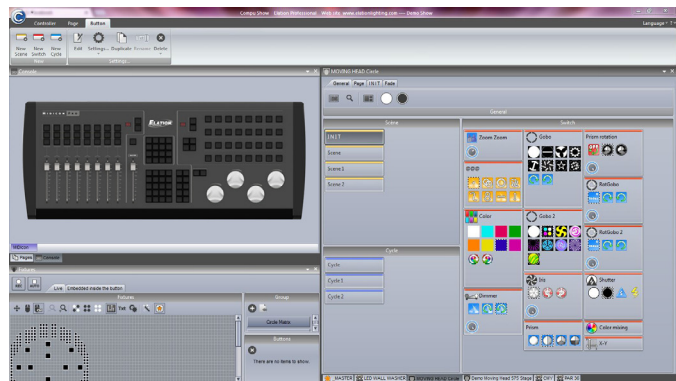

- Any Flat Surface

INCLUDED ITEMS

- (1) Power Cable

DIMENSIONAL DRAWING

OPTIONAL ACCESSORIES

COMPATIBLE WITH

EMULATION CONTROL SOFTWARE
SKU# EMU100
Macbook NOT included

COMPATIBLE WITH

EMULATION PRO CONTROL SOFTWARE
SKU# EMU248
Macbook NOT included

Playbacks

Matrix / Keypad Buttons & Encoder Wheels

COMPATIBLE WITH

COMPU Show PC Software™

Specifications are subject to change without notice ©Elation Professional