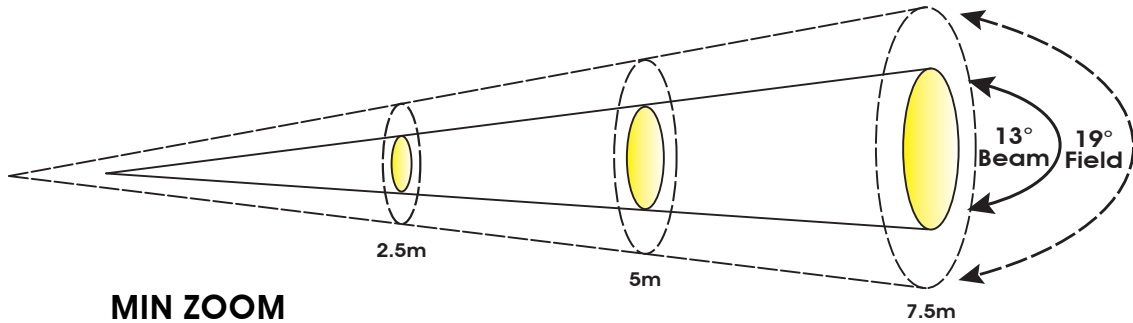

DW FRESNEL™

SKU# DLE064

Photometric Data

Specifications are subject to change without any prior written notice.

MIN ZOOM

	Distance	2.5 m	8.2 ft	5 m	16.4 ft	7.5 m	24.6 ft
13° Beam Diameter		0.55	1.8	1.1	3.6	1.65	5.4
19° Field Diameter		0.85	2.8	1.7	5.6	2.55	8.4
		lux	fc	lux	fc	lux	fc
FULL ON		28,520	2,650	7,410	688	3,519	327
COOL WHITE		15,960	1,483	4,315	401	2,029	188
WARM WHITE		12,730	1,183	3,441	320	1,594	148

MAX ZOOM

	Distance	2.5 m	8.2 ft	5 m	16.4 ft	7.5 m	24.6 ft
41° Beam Diameter		1.86	6.1	3.72	12.2	5.58	18.3
72° Field Diameter		3.6	11.8	7.2	23.6	10.8	35.4
		lux	fc	lux	fc	lux	fc
FULL ON		2,742	255	791	73	395	37
COOL WHITE		1,550	144	447	42	219	20
WARM WHITE		1,232	114	359	33	174	16