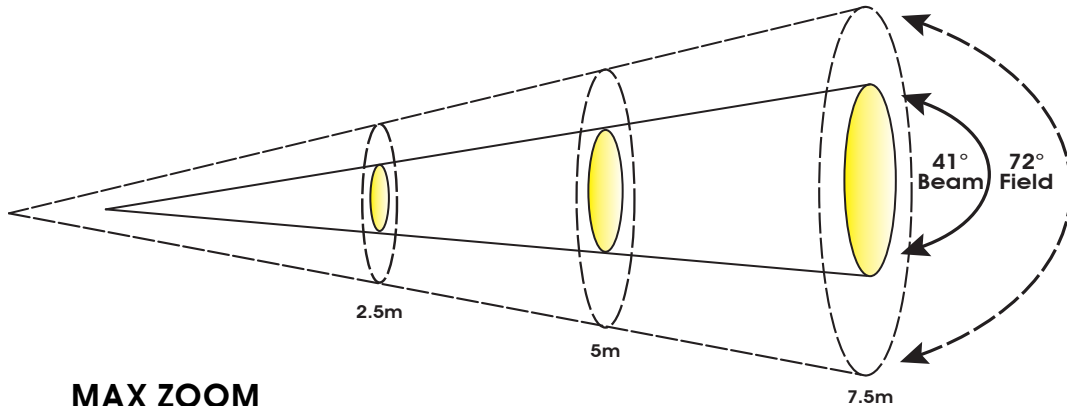

DW FRESNEL™

SKU# DLE064

Photometric Data

Specifications are subject to change without any prior written notice.

MIN ZOOM

	Distance	2.5 m	8.2 ft	5 m	16.4 ft	7.5 m	24.6 ft
13° Beam Diameter		0.55	1.8	1.1	3.6	1.65	5.4
19° Field Diameter		0.85	2.8	1.7	5.6	2.55	8.4
		lux	fc	lux	fc	lux	fc
FULL ON		28,520	2,650	7,410	688	3,519	327
COOL WHITE		15,960	1,483	4,315	401	2,029	188
WARM WHITE		12,730	1,183	3,441	320	1,594	148

MAX ZOOM

	Distance	2.5 m	8.2 ft	5 m	16.4 ft	7.5 m	24.6 ft
41° Beam Diameter		1.86	6.1	3.72	12.2	5.58	18.3
72° Field Diameter		3.6	11.8	7.2	23.6	10.8	35.4
		lux	fc	lux	fc	lux	fc
FULL ON		2,742	255	791	73	395	37
COOL WHITE		1,550	144	447	42	219	20
WARM WHITE		1,232	114	359	33	174	16