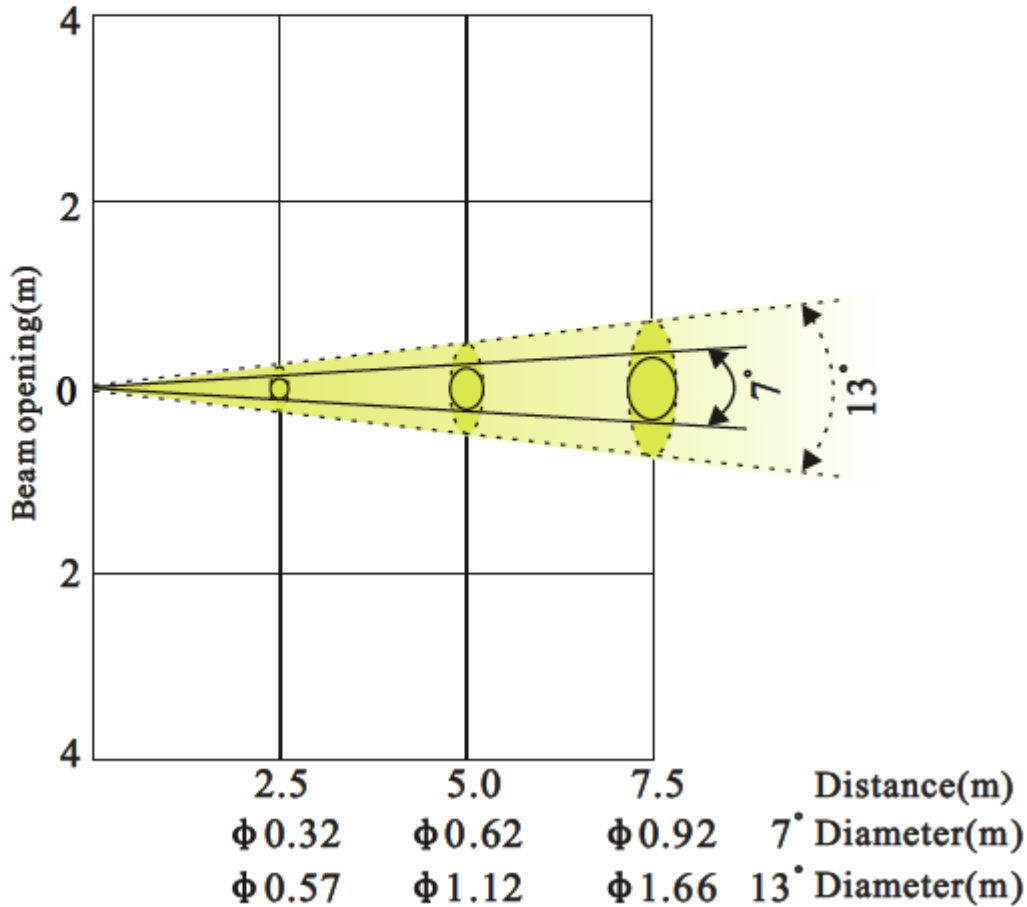

LEVEL Q7™

SKU# LEV054

Photometric Data

Specifications and improvements in the design of this unit are subject to change without any prior written notice.

Beam Angle 7°

Field Angle 13°

Intensity LUX	RED	2046	467	200
	GREEN	6430	1565	693
	BLUE	950	249	113
	WHITE	7485	1890	850
	FULL	14700	3636	1601

ELATION | LEVEL Q7™ | photometric data