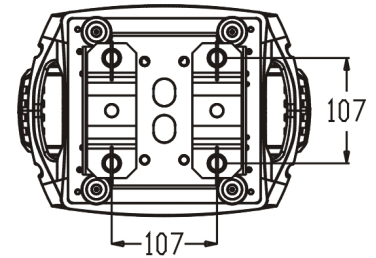

RAYZOR Q12

SKU# RAY512

Dimensional Drawings (millimeters)

Specifications and improvements in the design of this unit are subject to change without any prior written notice.

Gel holder

Front snoot

ELATION | RAYZOR Q12™ | dimensional drawings