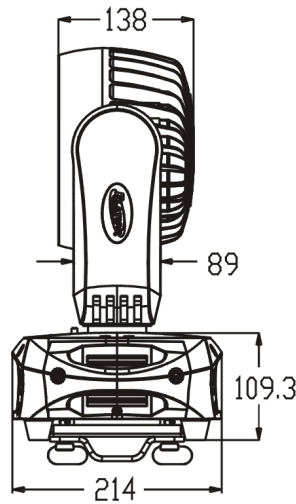

RAYZOR Q12

SKU# RAY512

Dimensional Drawings (millimeters)

Specifications and improvements in the design of this unit are subject to change without any prior written notice.

Gel holder

Front snoot

ELATION | RAYZOR Q12™ | dimensional drawings