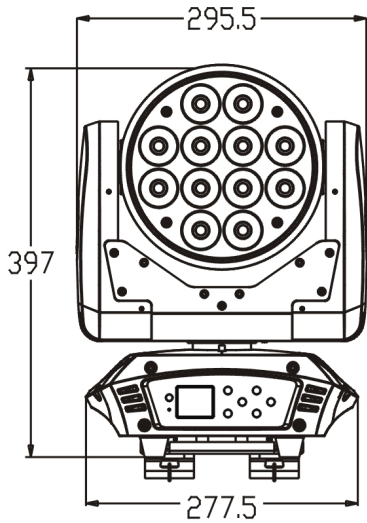

RAYZOR Q12

SKU# RAY512

Dimensional Drawings (millimeters)

Specifications and improvements in the design of this unit are subject to change without any prior written notice.

Gel holder

Front snoot

ELATION | RAYZOR Q12™ | dimensional drawings