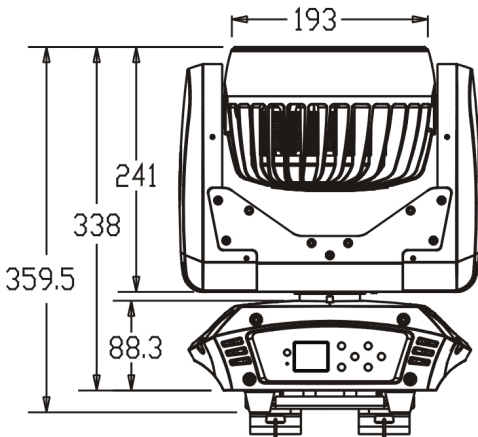

RAYZOR Q12

SKU# RAY512

Dimensional Drawings (millimeters)

Specifications and improvements in the design of this unit are subject to change without any prior written notice.

Gel holder

Front snoot

ELATION | RAYZOR Q12™ | dimensional drawings