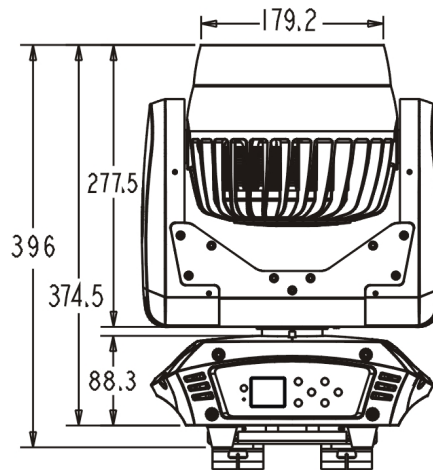

RAYZOR Q12

SKU# RAY512

Dimensional Drawings (millimeters)

Specifications and improvements in the design of this unit are subject to change without any prior written notice.

Gel holder

Front snoot

ELATION | RAYZOR Q12™ | dimensional drawings