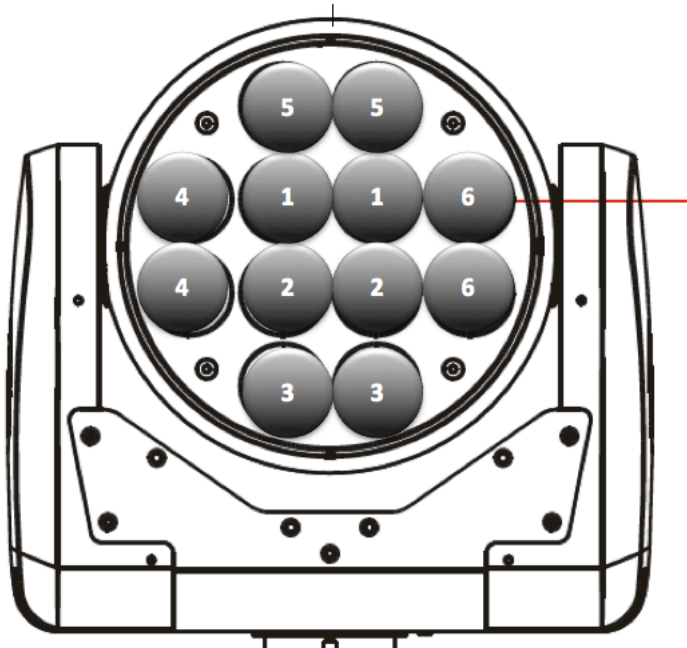

ELATION® RAYZOR Q12™

SKU# RAY512 - DMX Channel Values / Functions (37 DMX Channels)

Specifications are subject to change without any prior written notice.

MODE / CHANNEL			VALUE	FUNCTION
STAND	BASIC	EXTEND		
16	14	12		CHASE SPEED
			0-255	FAST To SLOW
				RESET INTERNAL PROGRAMS
			0-79	Normal
			80-84	All Motor Reset
			85-87	NO Function
			88-90	NO Function
			91-93	Store White Balance Enabled
			94-96	NO Function
			97-99	NO Function
17	15	37	100-119	Internal Program 1 (Scene 1 - 8)
			120-139	Internal Program 2 (Scene 9 - 16)
			140-159	Internal Program 3 (Scene 17 - 24)
			160-179	Internal Program 4 (Scene 25 - 32)
			180-199	Internal Program 5 (Scene 33 - 40)
			200-219	Internal Program 6 (Scene 41 - 48)
			220-239	Internal Program 7 (Scene 49 - 56)
			240-255	Music Control (Scene Of Program 1)

LED GROUPS

Elation Professional USA | 6122 S. Eastern Ave. | Los Angeles, CA. 90040

323-582-3322 | 323-832-9142 fax | www.elationlighting.com | info@elationlighting.com

Elation Professional B.V. | Junostraat 2 | 6468 EW Kerkrade, Netherlands

+31 45 546 85 66 | +31 45 546 85 96 fax | www.elationlighting.eu | info@elationlighting.eu