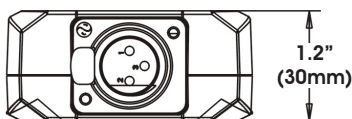

6 Button Touch Control Panel
 LCD Menu Display
 3pin DMX Out
 MICRO SD Card Slot
 Mini USB Input

SIZE / WEIGHT

Length: 5.0" (126.7mm)
 Width: 2.6" (66.9mm)
 Vertical Height: 1.2" (30mm)
 Weight: 0.3 lbs. (0.13 kg)

ELECTRICAL

5VDC (Internal Battery)

INCLUDED ITEMS

3pin DMX Cable
 USB Cable
 USB AC Adapter
 MICRO SD Card
 USB to MICRO SD Card Adapter

DIMENSIONAL DRAWINGS

OPTIONAL ACCESSORIES

ORDER CODE	ITEM
AC3PM5PFM	1 ft. (0.3m) 3pin Male to 5pin Female DMX Cable
AC3PDMX5PRO	5 ft. (1.5m) 3pin PRO DMX Cable
AC5PDMX5PRO	5 ft. (1.5m) 5pin PRO DMX Cable
	Additional cable lengths available