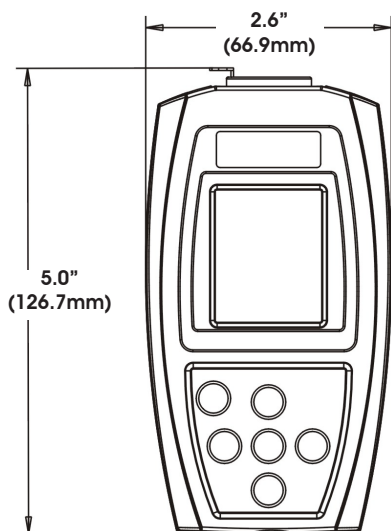

6 Button Touch Control Panel
 LCD Menu Display
 3pin DMX Out
 MICRO SD Card Slot
 Mini USB Input

SIZE / WEIGHT

Length: 5.0" (126.7mm)
 Width: 2.6" (66.9mm)
 Vertical Height: 1.2" (30mm)
 Weight: 0.3 lbs. (0.13 kg)

ELECTRICAL

5VDC (Internal Battery)

INCLUDED ITEMS

3pin DMX Cable
 USB Cable
 USB AC Adapter
 MICRO SD Card
 USB to MICRO SD Card Adapter

DIMENSIONAL DRAWINGS

OPTIONAL ACCESSORIES

ORDER CODE	ITEM
AC3PM5PFM	1 ft. (0.3m) 3pin Male to 5pin Female DMX Cable
AC3PDMX5PRO	5 ft. (1.5m) 3pin PRO DMX Cable
AC5PDMX5PRO	5 ft. (1.5m) 5pin PRO DMX Cable
	Additional cable lengths available