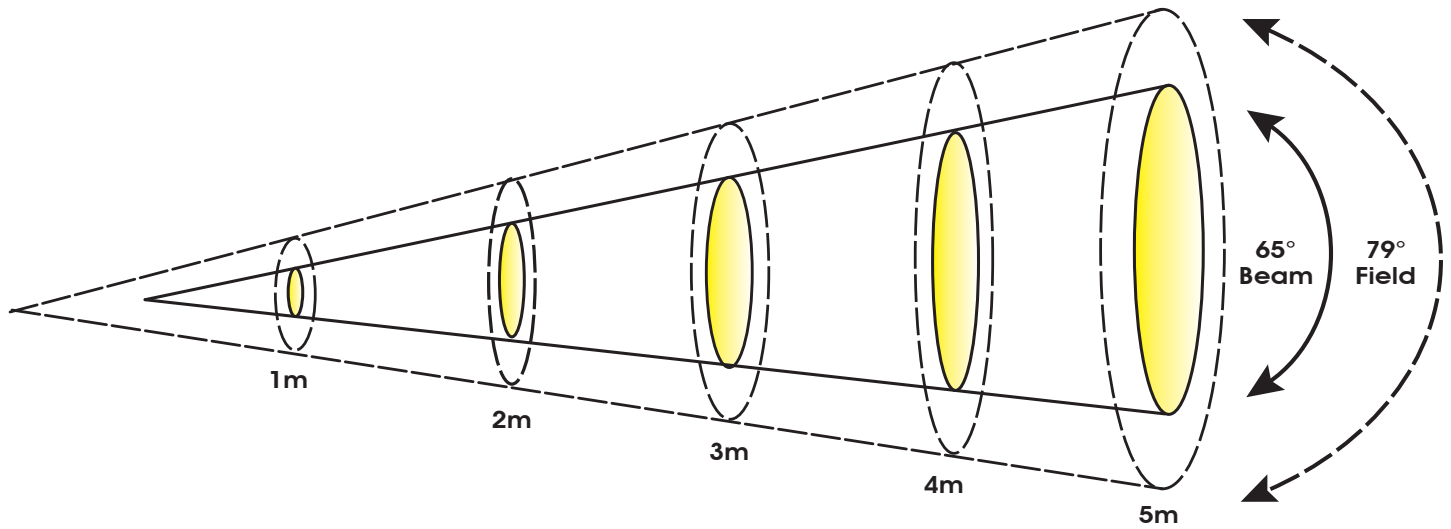

COLOUR CHORUS 48™

SKU# COL048

Photometric Data

Specifications are subject to change without any prior written notice.

Distance	m	ft	m	ft	m	ft	m	ft	m	ft
	1	3.3	2	6.6	3	9.8	4	13.1	5	16.4
65° Beam Diameter	1.27	4.2	2.55	8.4	3.82	12.5	5.1	16.7	6.37	20.9
79° Field Diameter	1.63	5.3	3.31	10.9	4.96	16.3	6.57	21.6	8.2	26.9
Photometrics	lux	fc	lux	fc	lux	fc	lux	fc	lux	fc
RED LEDs	4,320	401	1,710	159	950	88	600	56	370	34
GREEN LEDs	7,520	699	3,740	347	2,110	196	1,335	124	920	85
AMBER LEDs	6,650	618	3,040	282	1,740	162	1,092	101	748	69
BLUE LEDs	4,780	444	2,330	216	1,340	124	858	80	589	55
FULL ON	21,500	1,997	10,860	1,009	6,250	581	3,910	363	2,660	247